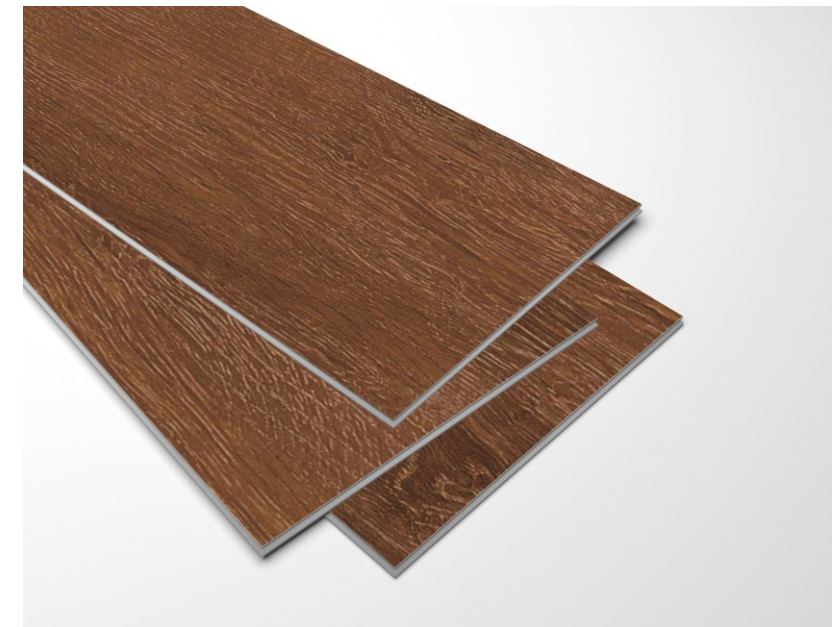

181x1220x5mm

Design :  
BARI

Size :  
181x1220mm

Thickness :  
5mm

CLICK TILE

Easy & Hassle Free Installation

Bit  
Ola

181x1220x5mm