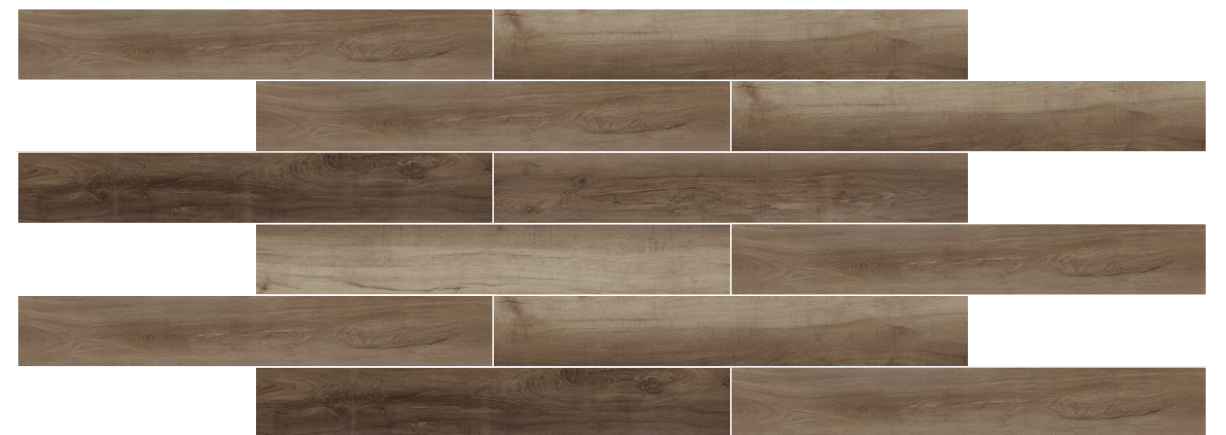

Ala  
mo

181x1220x5mm

Design :  
ALAMO

Size :  
181x1220mm

Thickness :  
5mm

CLICK TILE

Easy & Hassle Free Installation

Ath  
ena