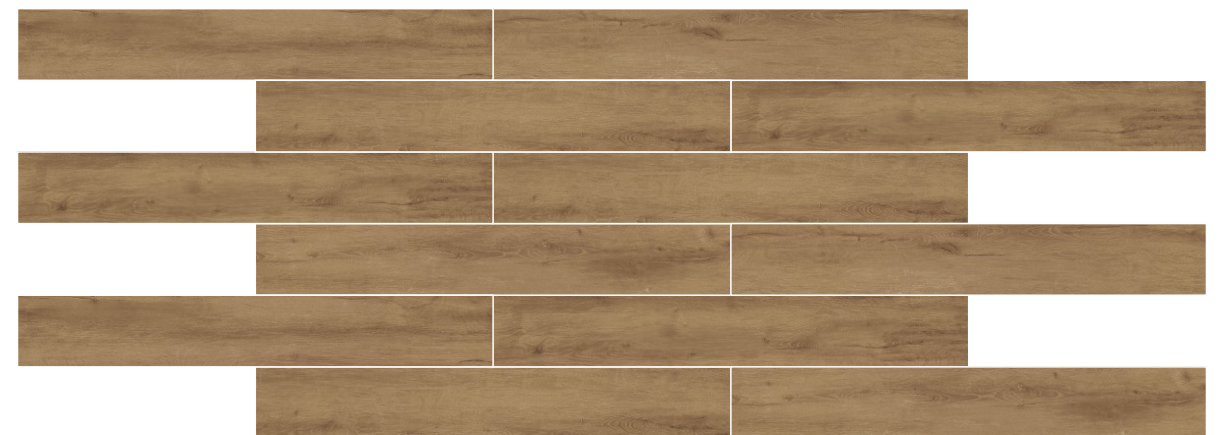

zi  
on

181x1220x5mm

Design :  
ZION

Size :  
181x1220mm

Thickness :  
5mm

CLICK TILE

Easy & Hassle Free Installation