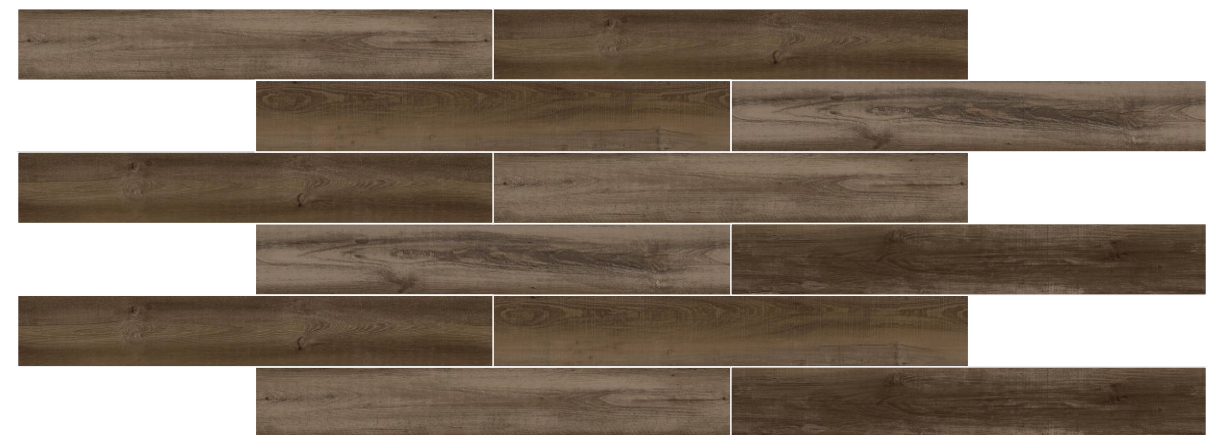

Easy & Hassle Free Installation

Sof  
ia

181x1220x5mm

Design :  
SOFIA

Size :  
181x1220mm

Thickness :  
5mm

CLICK TILE

Easy & Hassle Free Installation