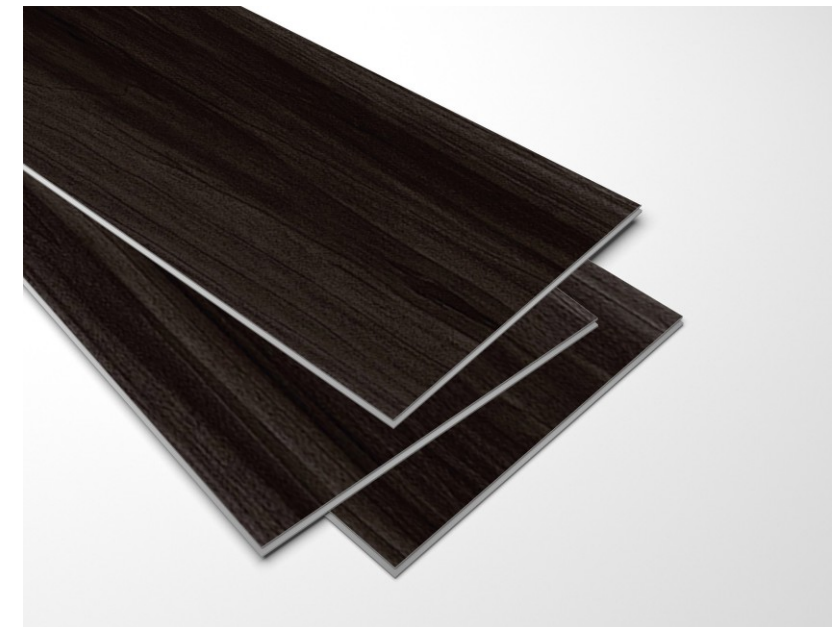

Design :
EXPRESSO

Size :
181x1220mm

Thickness :
5mm

CLICK TILE

Easy & Hassle Free Installation