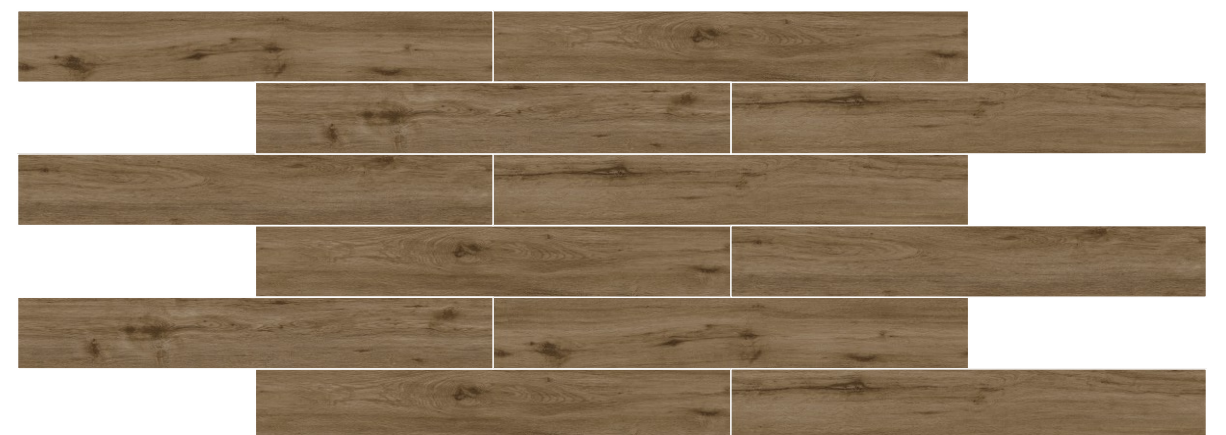

Design :
OPAL

Size :
181x1220mm

Thickness :
5mm

CLICK TILE

Easy & Hassle Free Installation