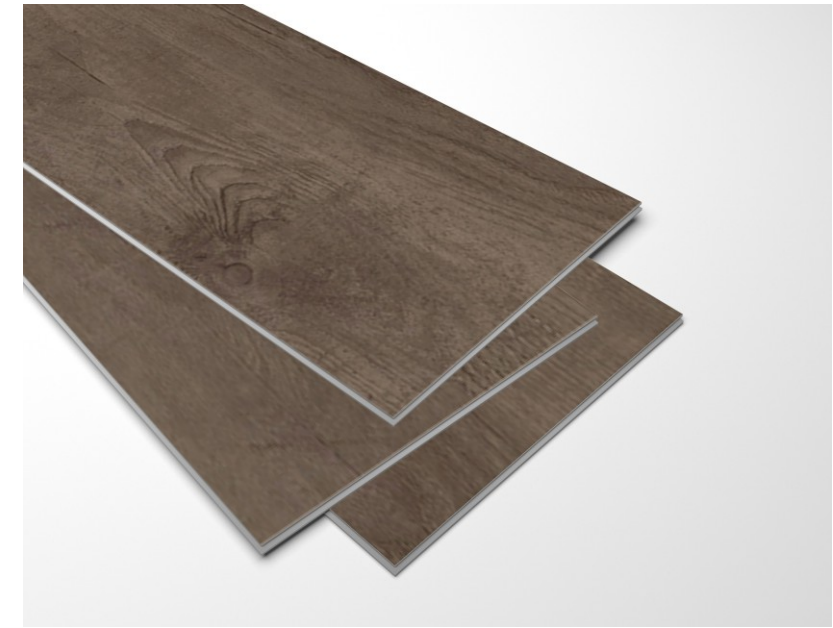

Design :
BITOLA

Size :
181x1220mm

Thickness :
5mm

CLICK TILE

Easy & Hassle Free Installation