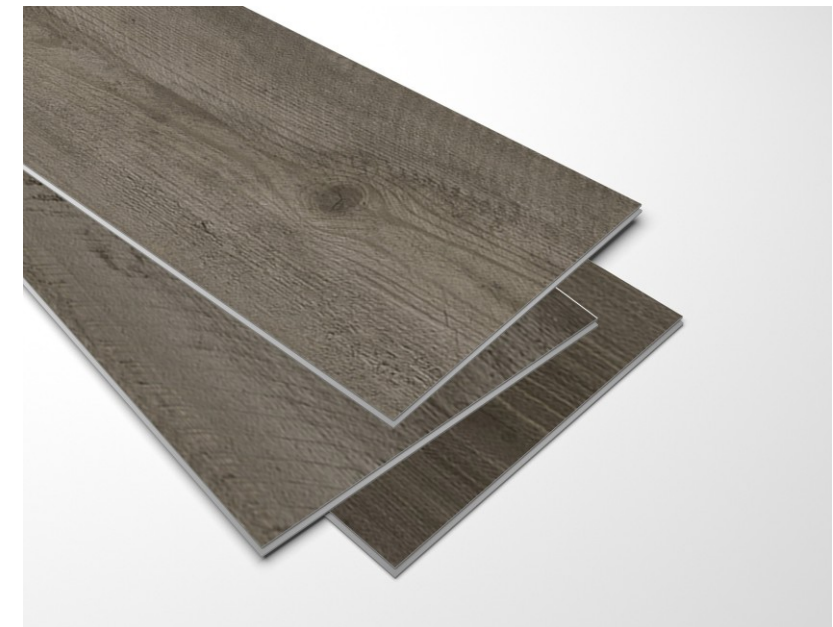

Tre  
nz

181x1220x5mm

Design :  
TRENZ

Size :  
181x1220mm

Thickness :  
5mm

CLICK TILE

Easy & Hassle Free Installation

  
ClayArk