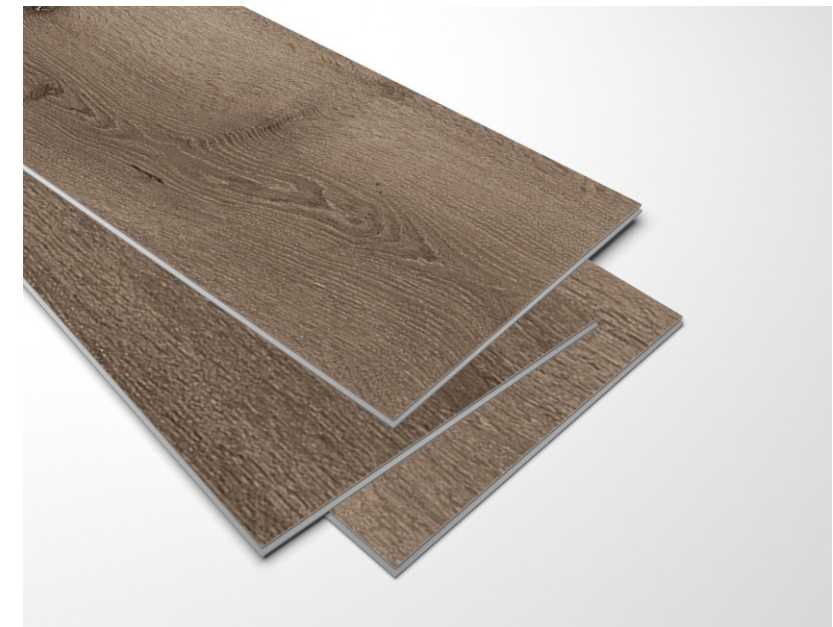

Design :
CLAIR

Size :
181x1220mm

Thickness :
5mm

CLICK TILE

Easy & Hassle Free Installation