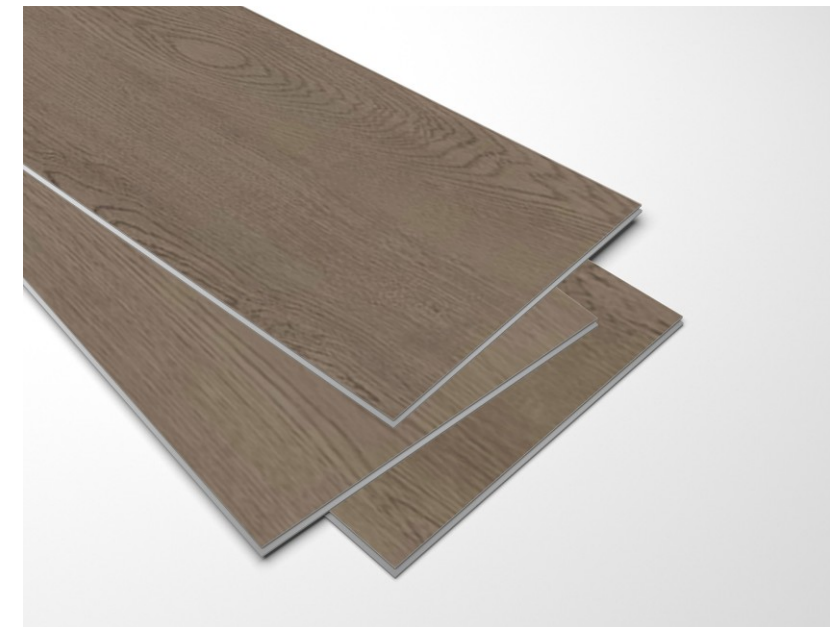

Design :
KODIAK

Size :
181x1220mm

Thickness :
5mm

CLICK TILE

Easy & Hassle Free Installation