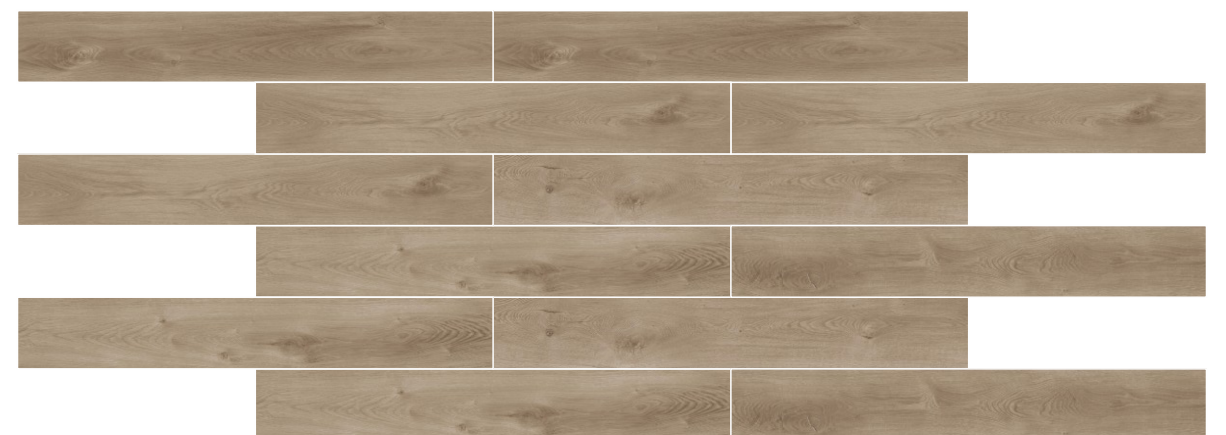

vero  
na

181x1220x5mm

Design :  
VERONA

Size :  
181x1220mm

Thickness :  
5mm

CLICK TILE

Easy & Hassle Free Installation

  
ClayArk