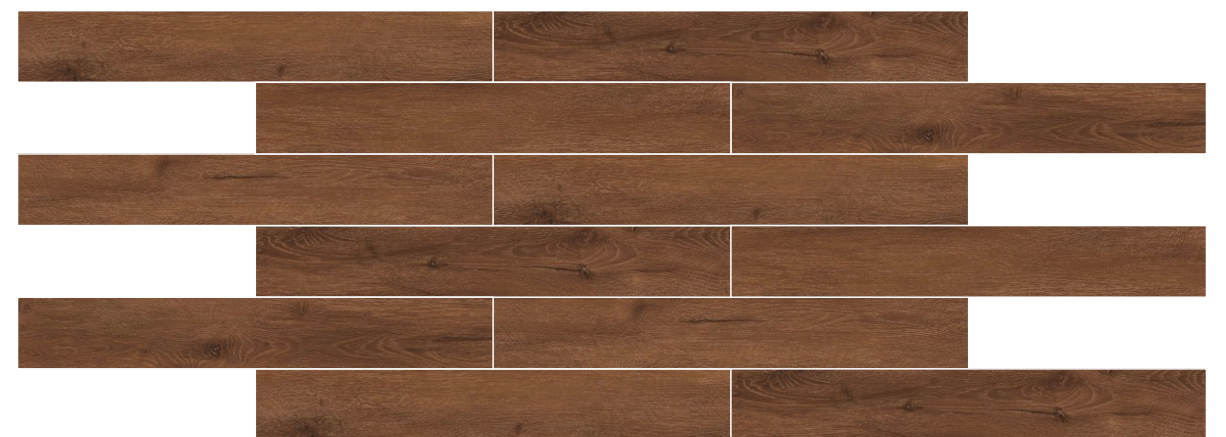

181x1220x5mm

Design :  
BARI

Size :  
181x1220mm

Thickness :  
5mm

CLICK TILE

Easy & Hassle Free Installation

Bit  
Ola

181x1220x5mm