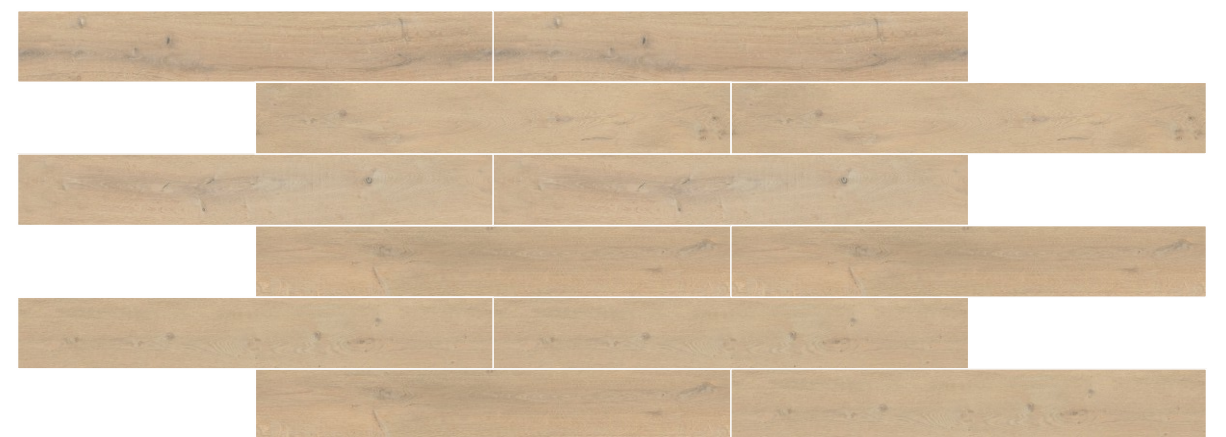

Design :
TWILIGHT

Size :
181x1220mm

Thickness :
5mm

CLICK TILE

Easy & Hassle Free Installation