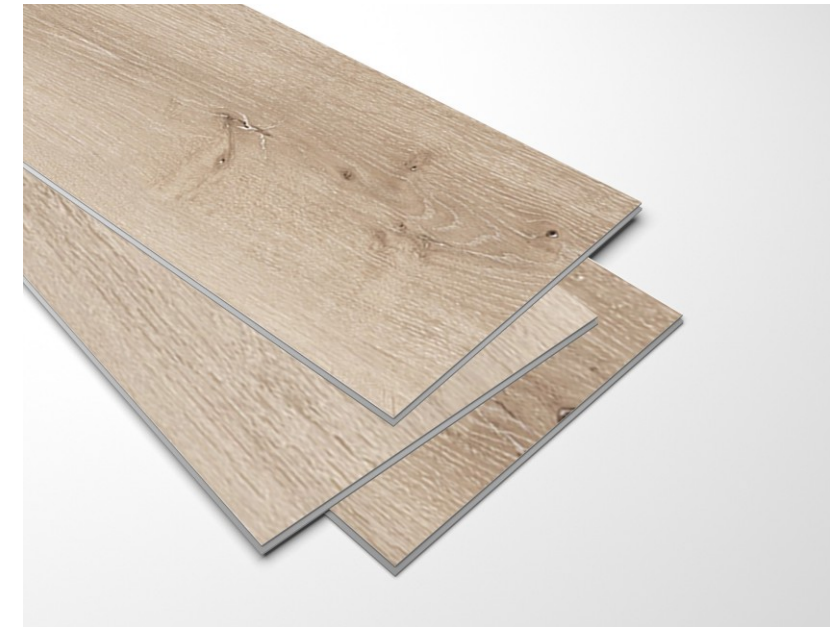

Thickness :  
5mm

CLICK TILE

Easy & Hassle Free Installation

Ori  
an

181x1220x5mm

Design :  
**ORIAN**

Size :  
**181x1220mm**

Thickness :  
**5mm**