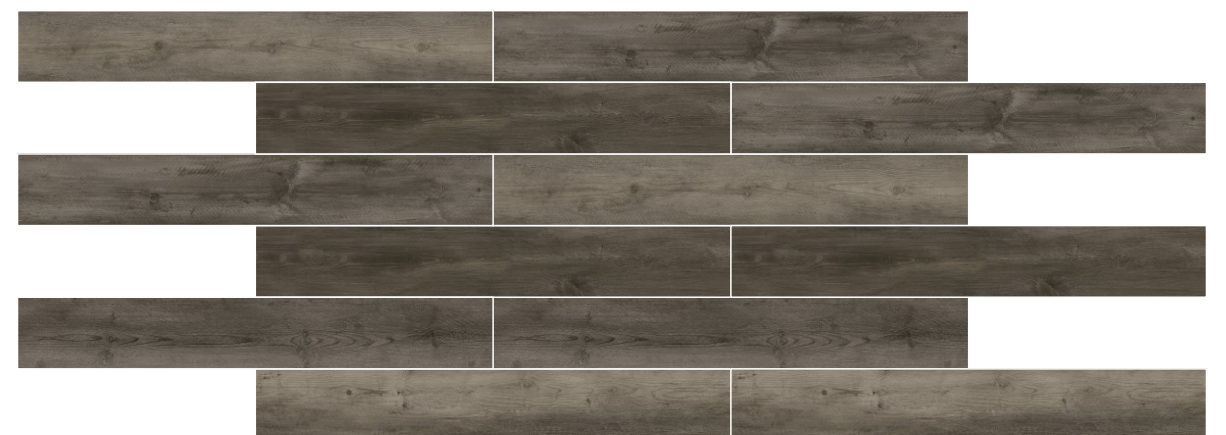

Tre  
nz

181x1220x5mm

Design :  
TRENZ

Size :  
181x1220mm

Thickness :  
5mm

CLICK TILE

Easy & Hassle Free Installation

  
ClayArk