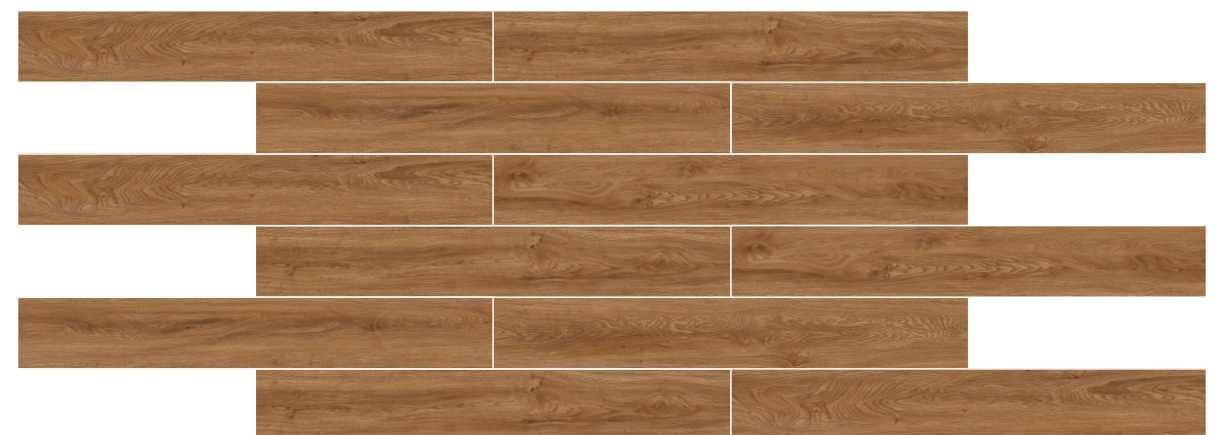

Design :
LUNA

Size :
181x1220mm

Thickness :
5mm

CLICK TILE

Easy & Hassle Free Installation