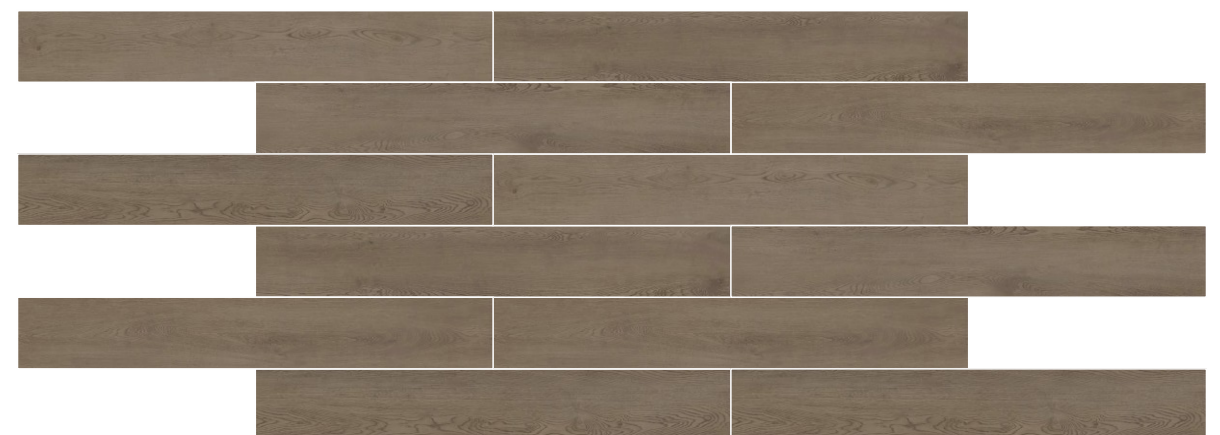

Design :
KODIAK

Size :
181x1220mm

Thickness :
5mm

CLICK TILE

Easy & Hassle Free Installation