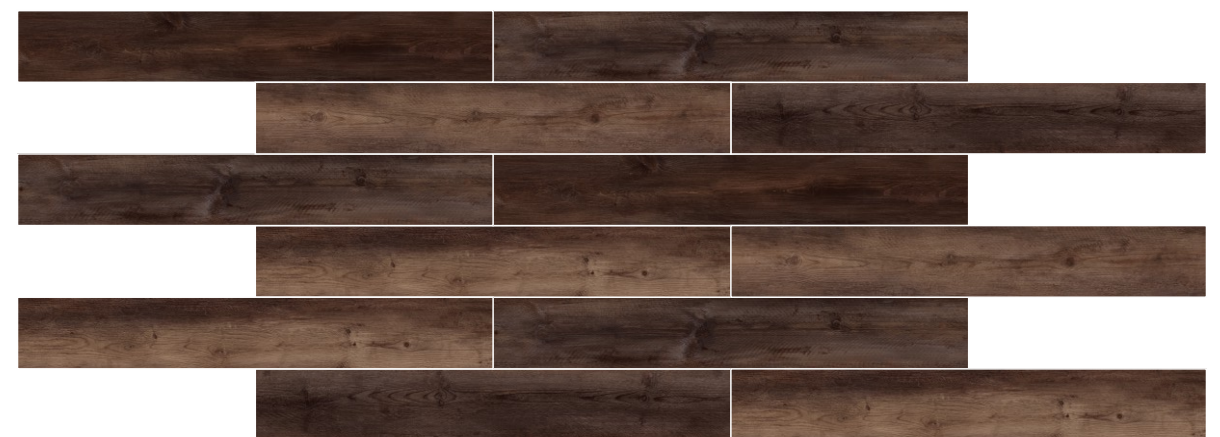

181x1220x5mm

Design :  
ATHENA

Size :  
181x1220mm

Thickness :  
5mm

CLICK TILE

Easy & Hassle Free Installation

  
ClayArk

Ba  
Ri