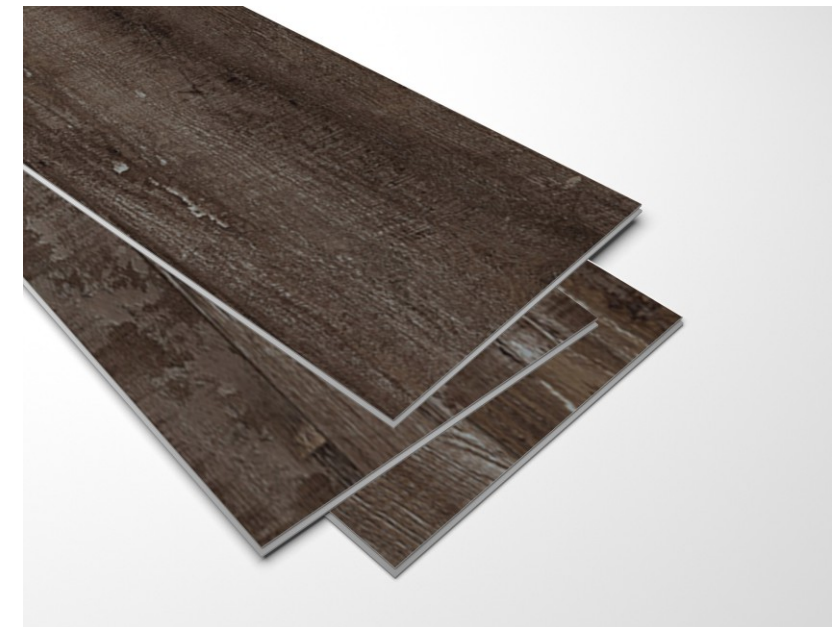

veli  
sh

181x1220x5mm

Design :  
VELISH

Size :  
181x1220mm

Thickness :  
5mm

CLICK TILE

Easy & Hassle Free Installation

  
ClayArk