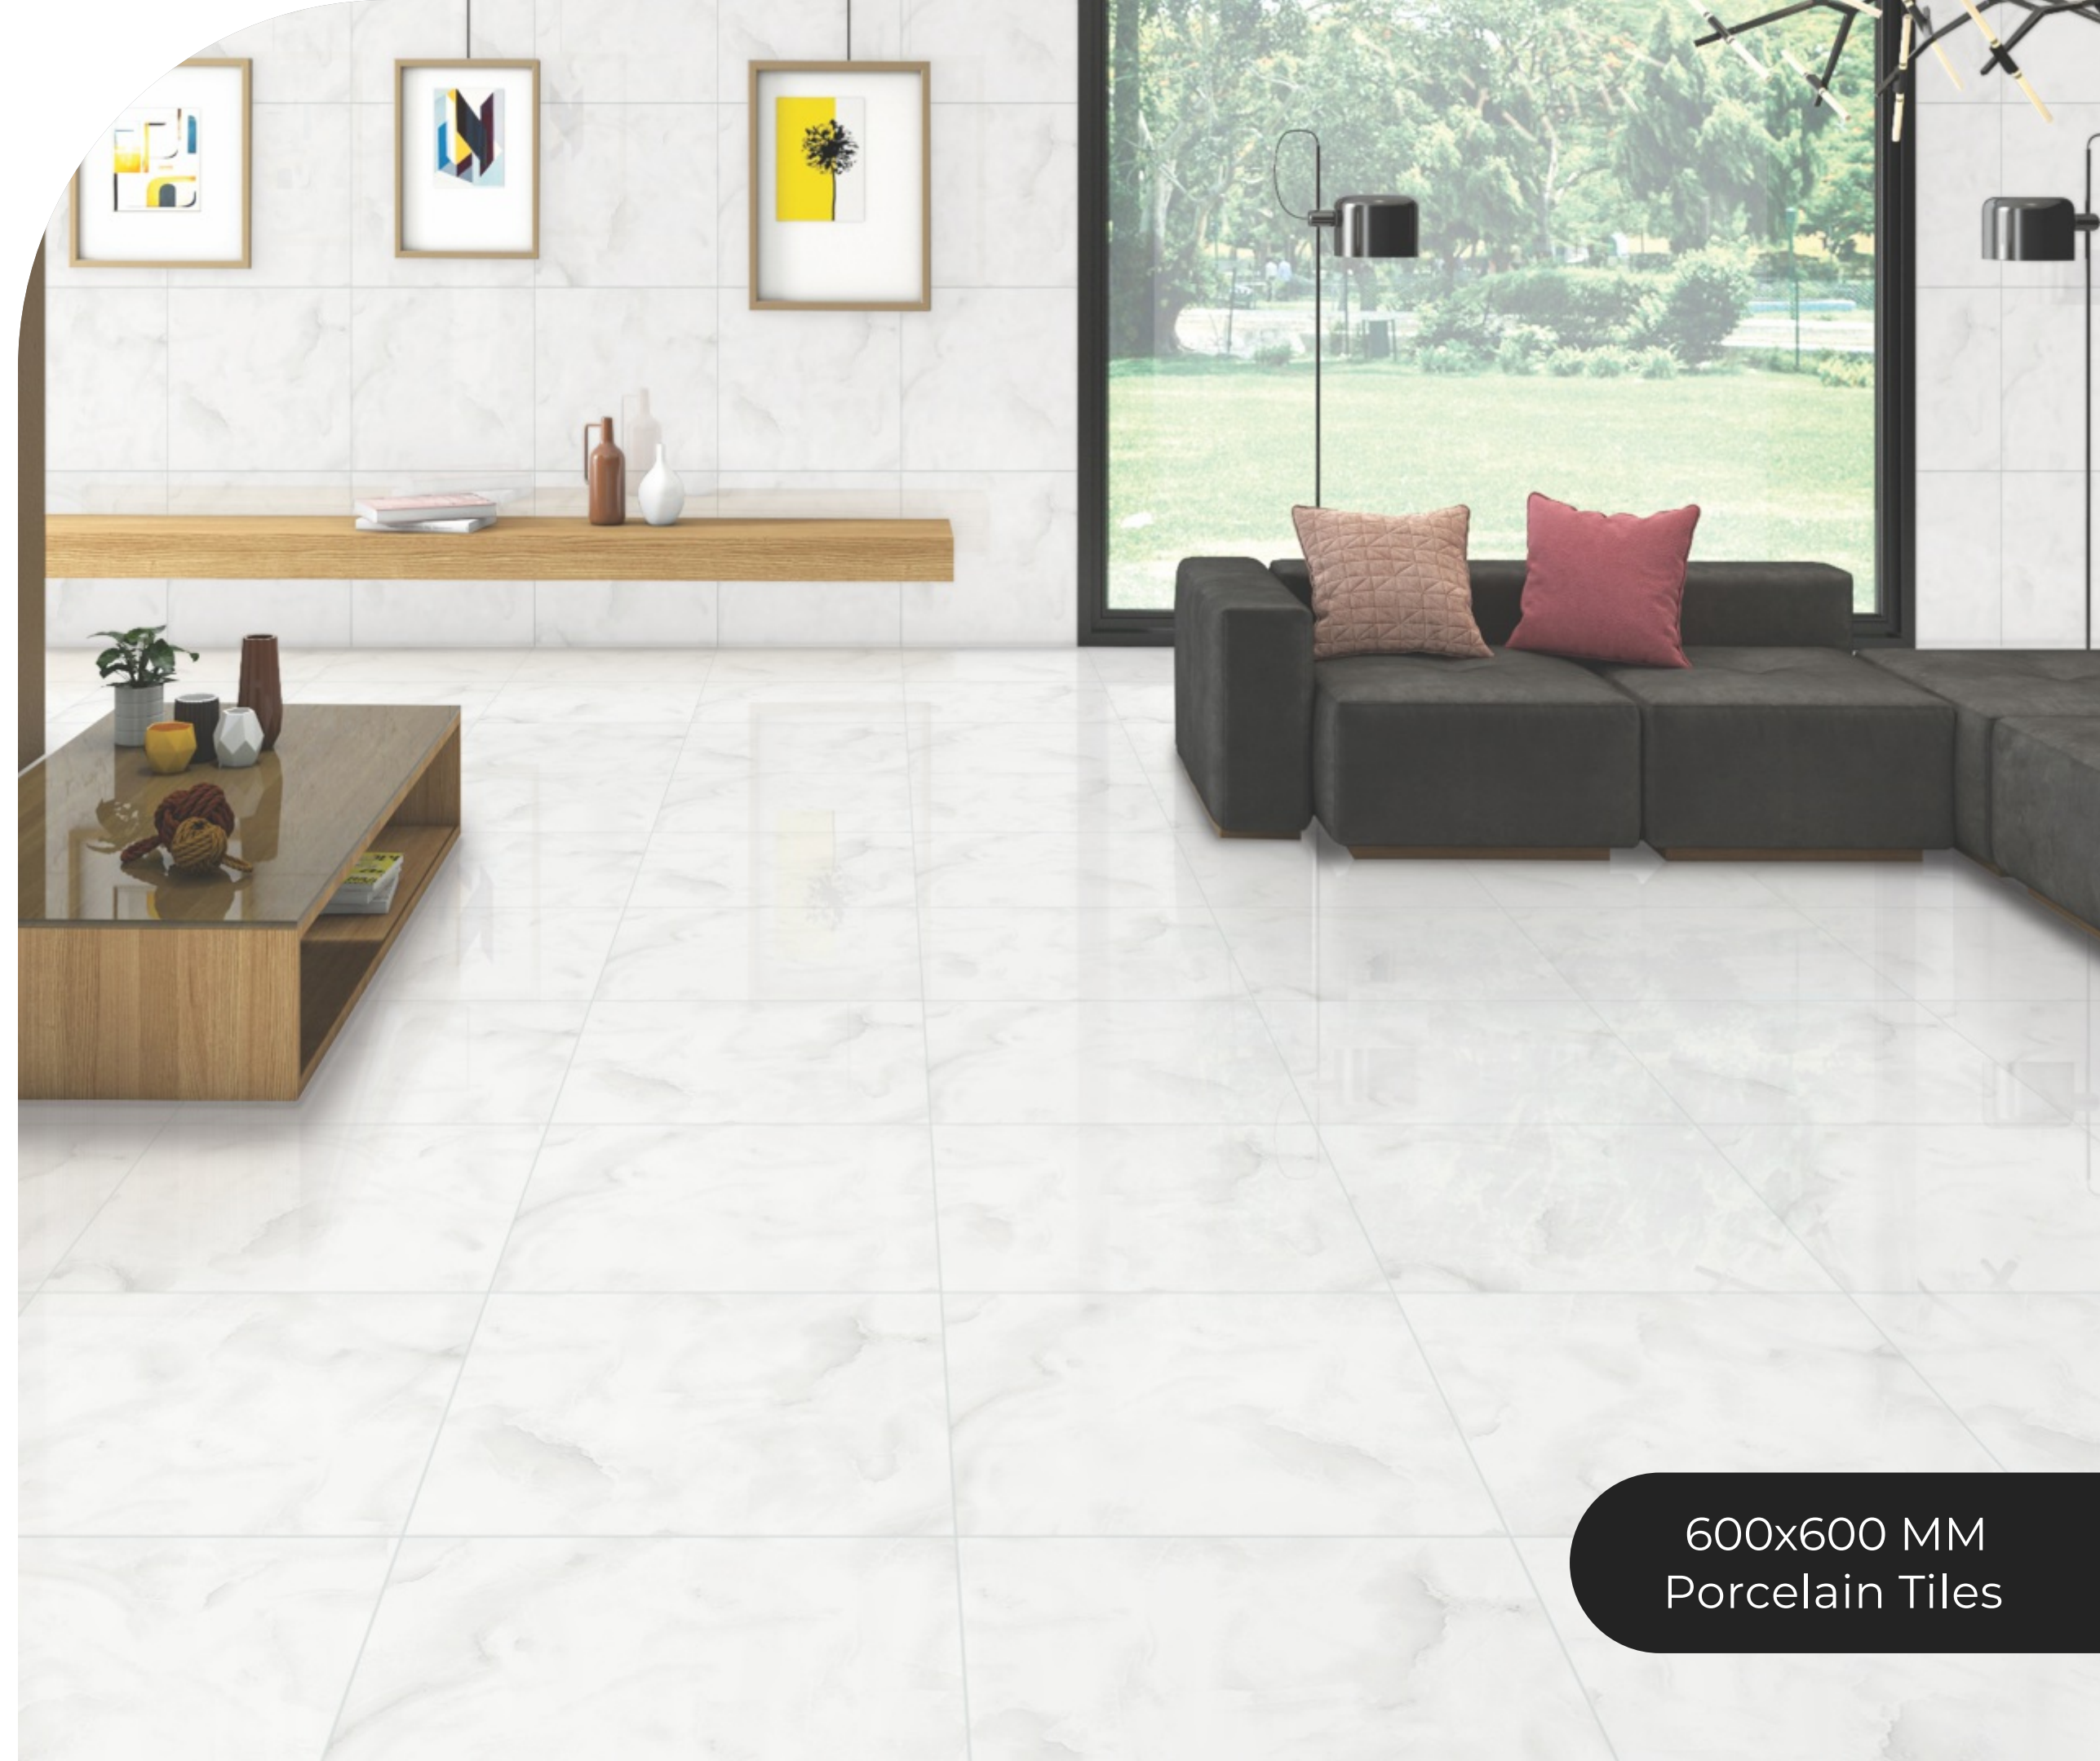

**600x600 MM
Porcelain Tiles**

ClayArk
THE TILE MANUFACTURER

PG 60329

SURFACE GLOSSY

600x600 MM
Porcelain Tiles

PG 60330

SURFACE GLOSSY

**600x600 MM
Porcelain Tiles**