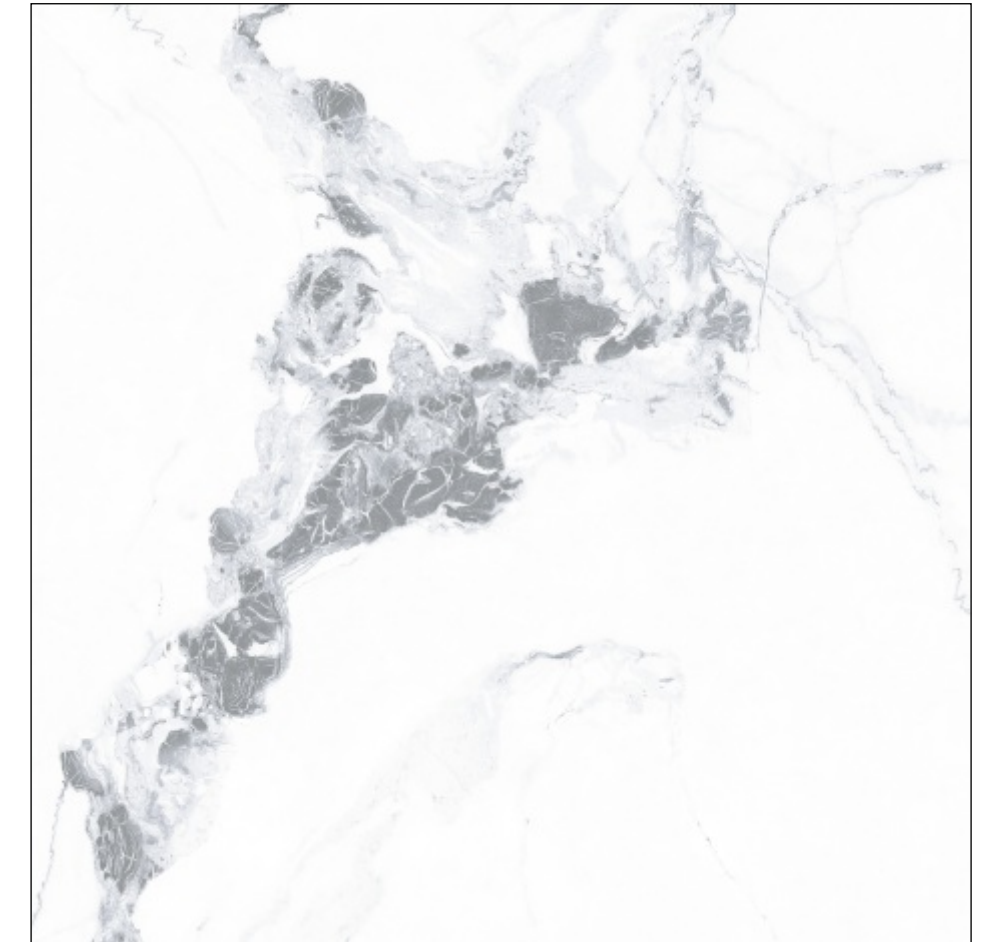

ClayArk
THE TILE MANUFACTURER