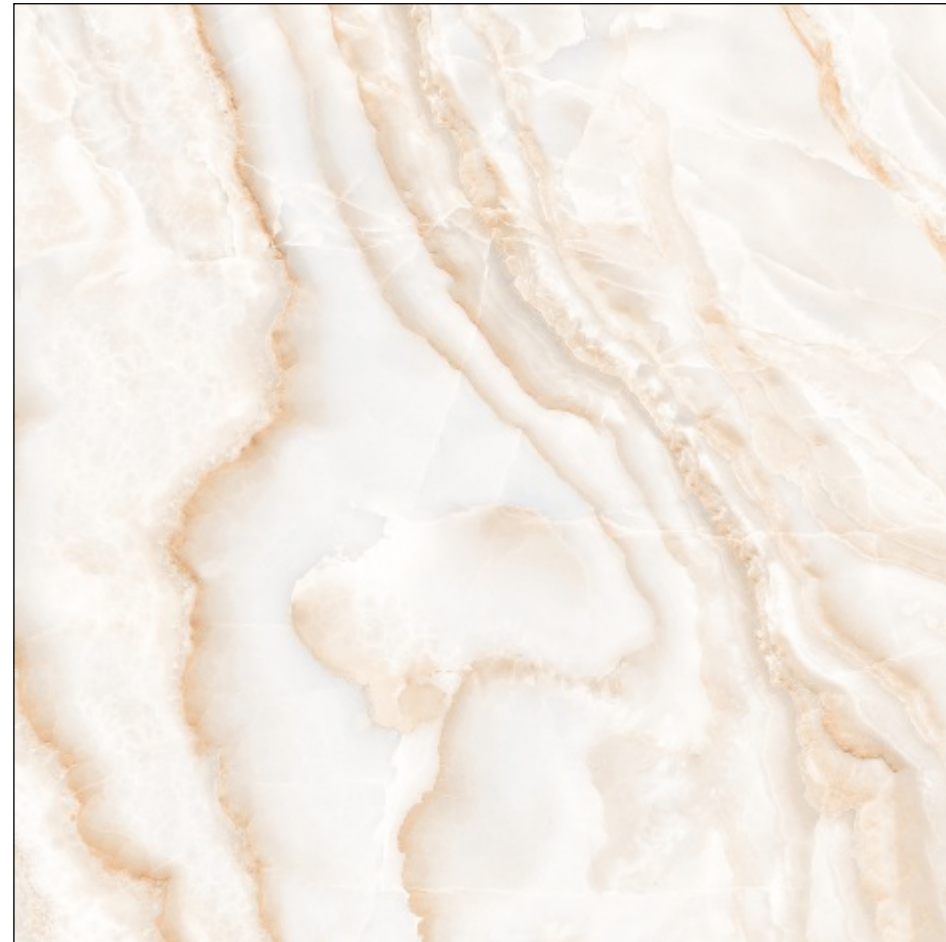

SURFACE GLOSSY

**600x600 MM
Porcelain Tiles**

ClayArk
THE TILE MANUFACTURER

PG 60327

SURFACE GLOSSY

600x600 MM
Porcelain Tiles

PG 60328

SURFACE GLOSSY