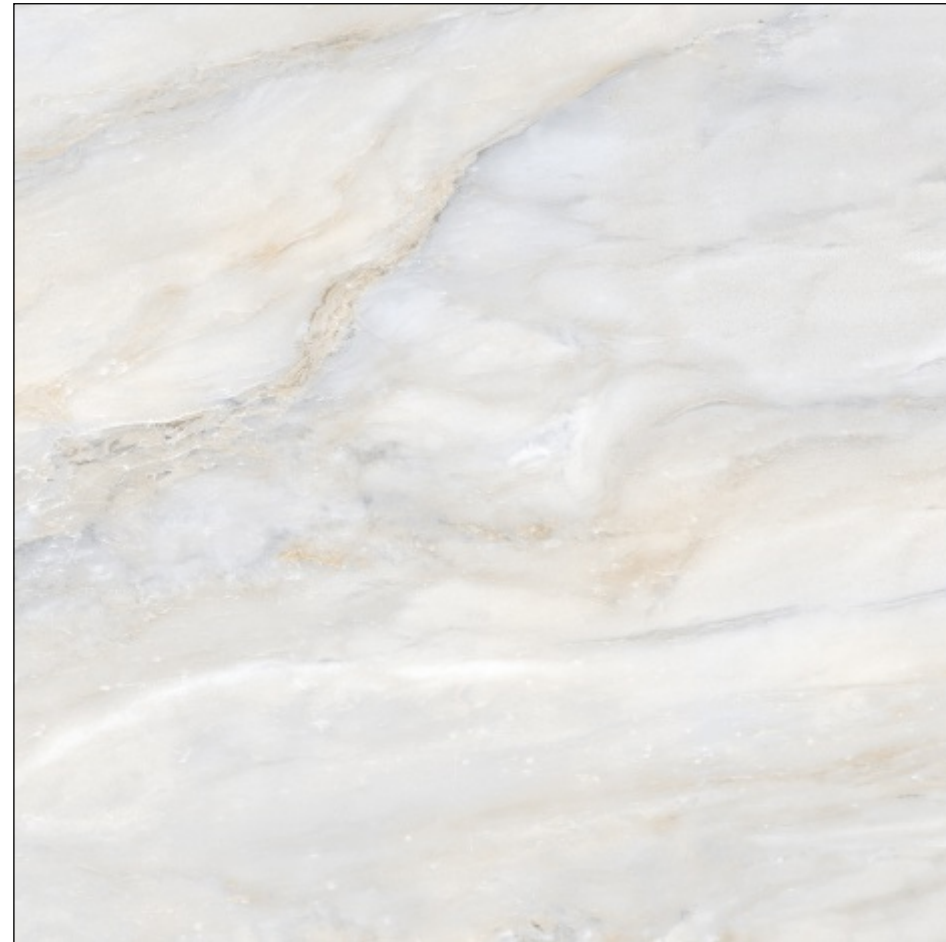

PM 60436

SURFACE MATT