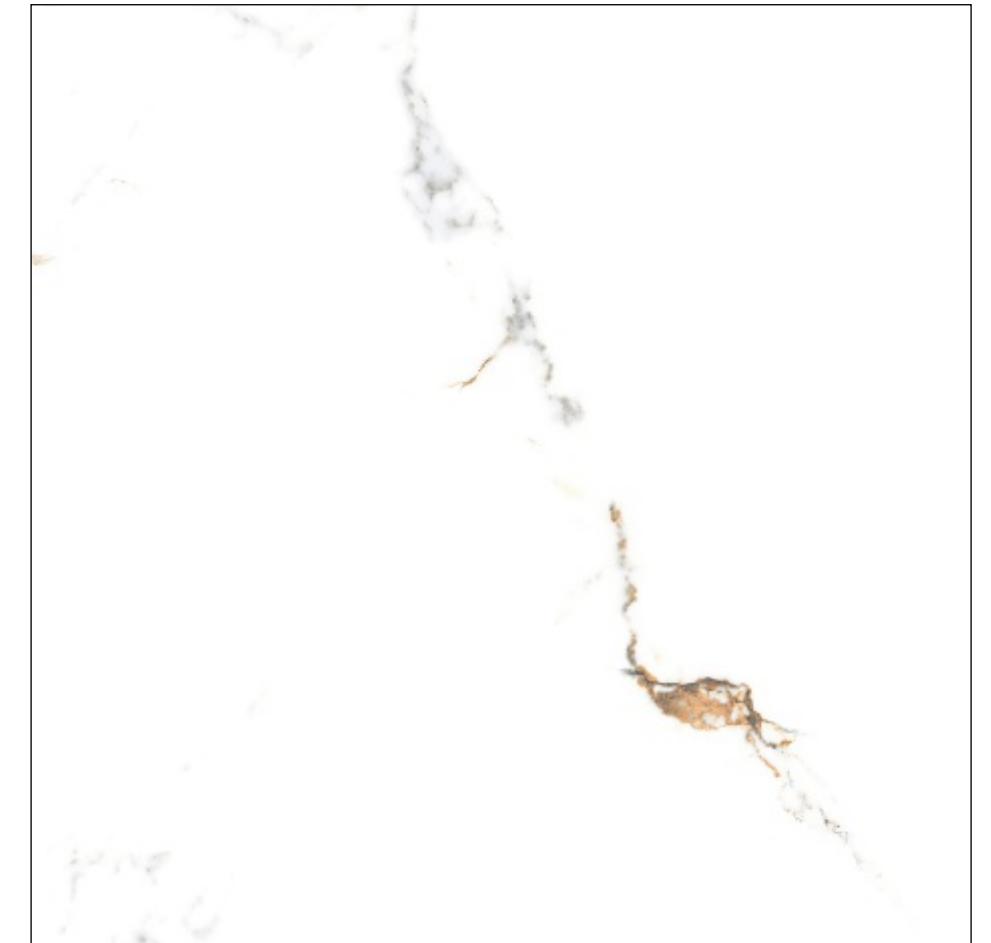

PM 60417

SURFACE MATT