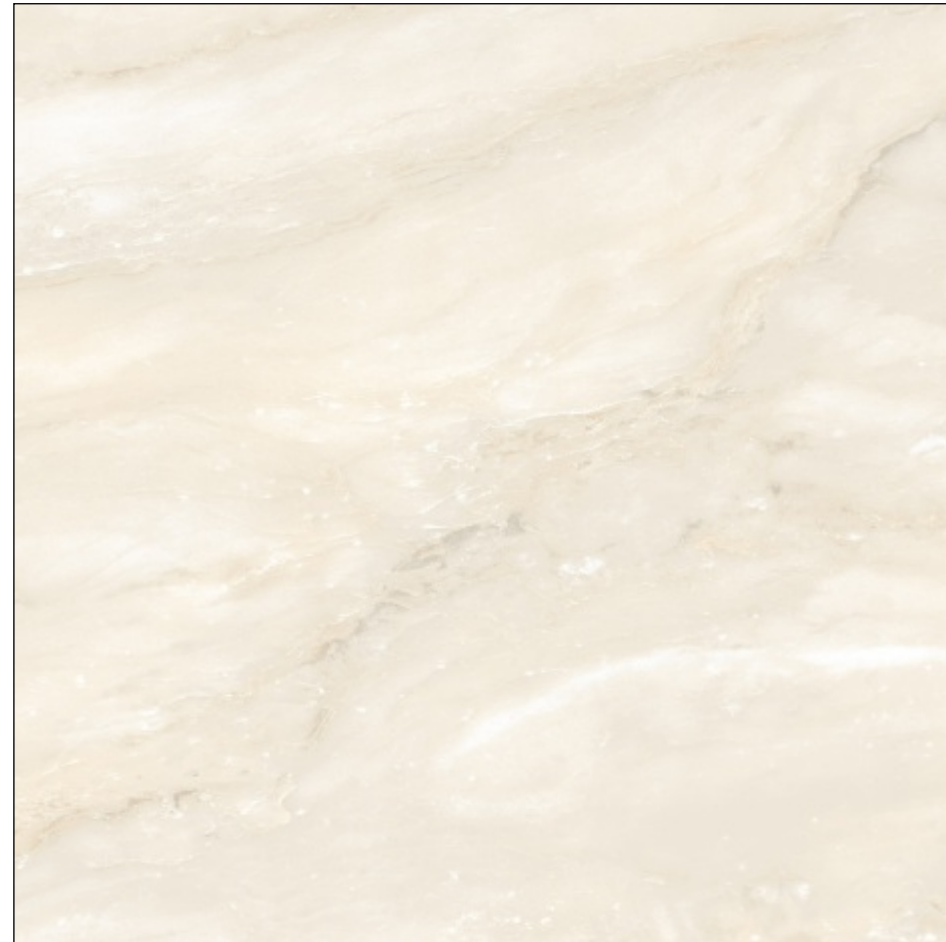

PG 60336

SURFACE GLOSSY