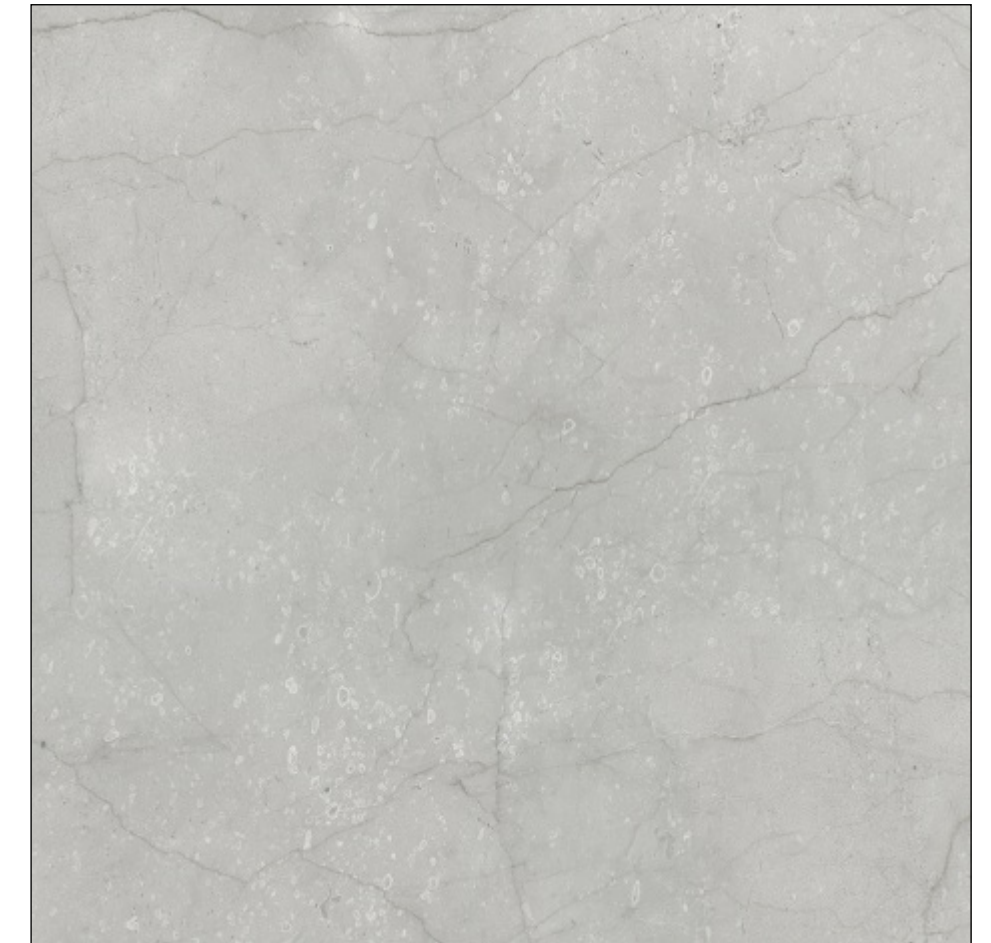

SURFACE GLOSSY

PG 60338

SURFACE GLOSSY

**600x600 MM
Porcelain Tiles**

600x600 MM
Porcelain Tiles

ClayArk
THE TILE MANUFACTURER

PG 60339

SURFACE GLOSSY