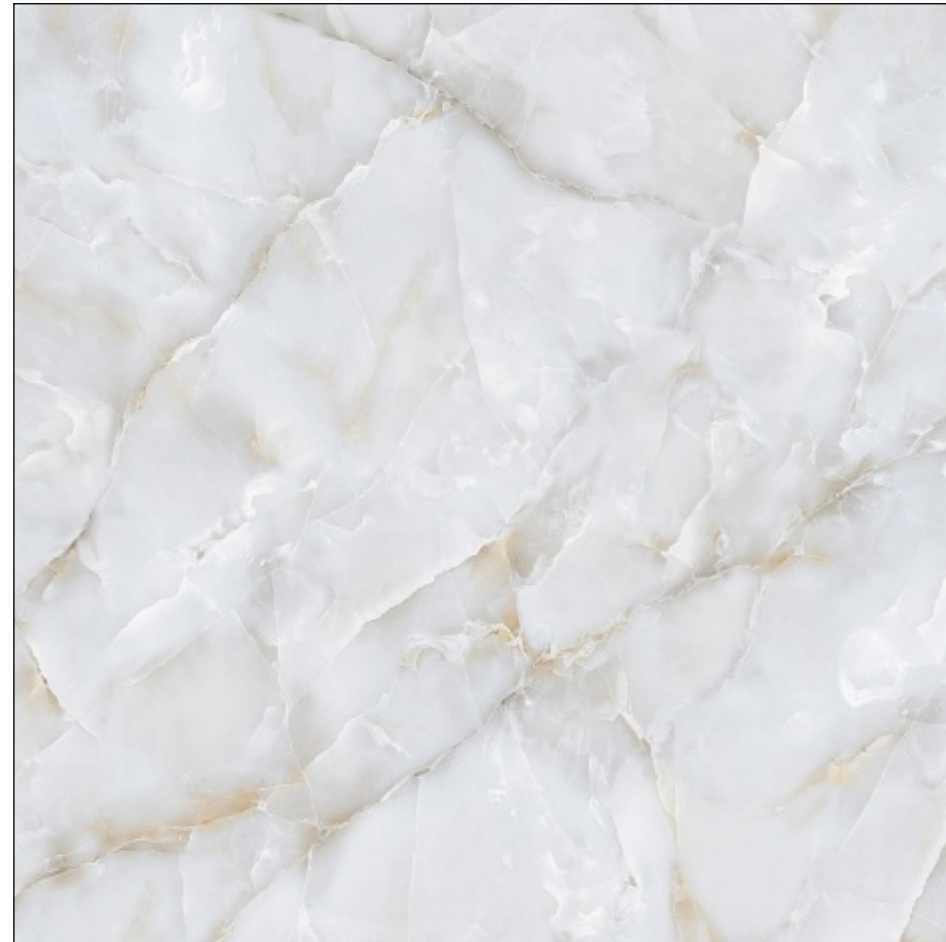

**600x600 MM
Porcelain Tiles**

600x600 MM
Porcelain Tiles

ClayArk
THE TILE MANUFACTURER

PG 60315

SURFACE GLOSSY

PG 60316

SURFACE GLOSSY

**600x600 MM
Porcelain Tiles**