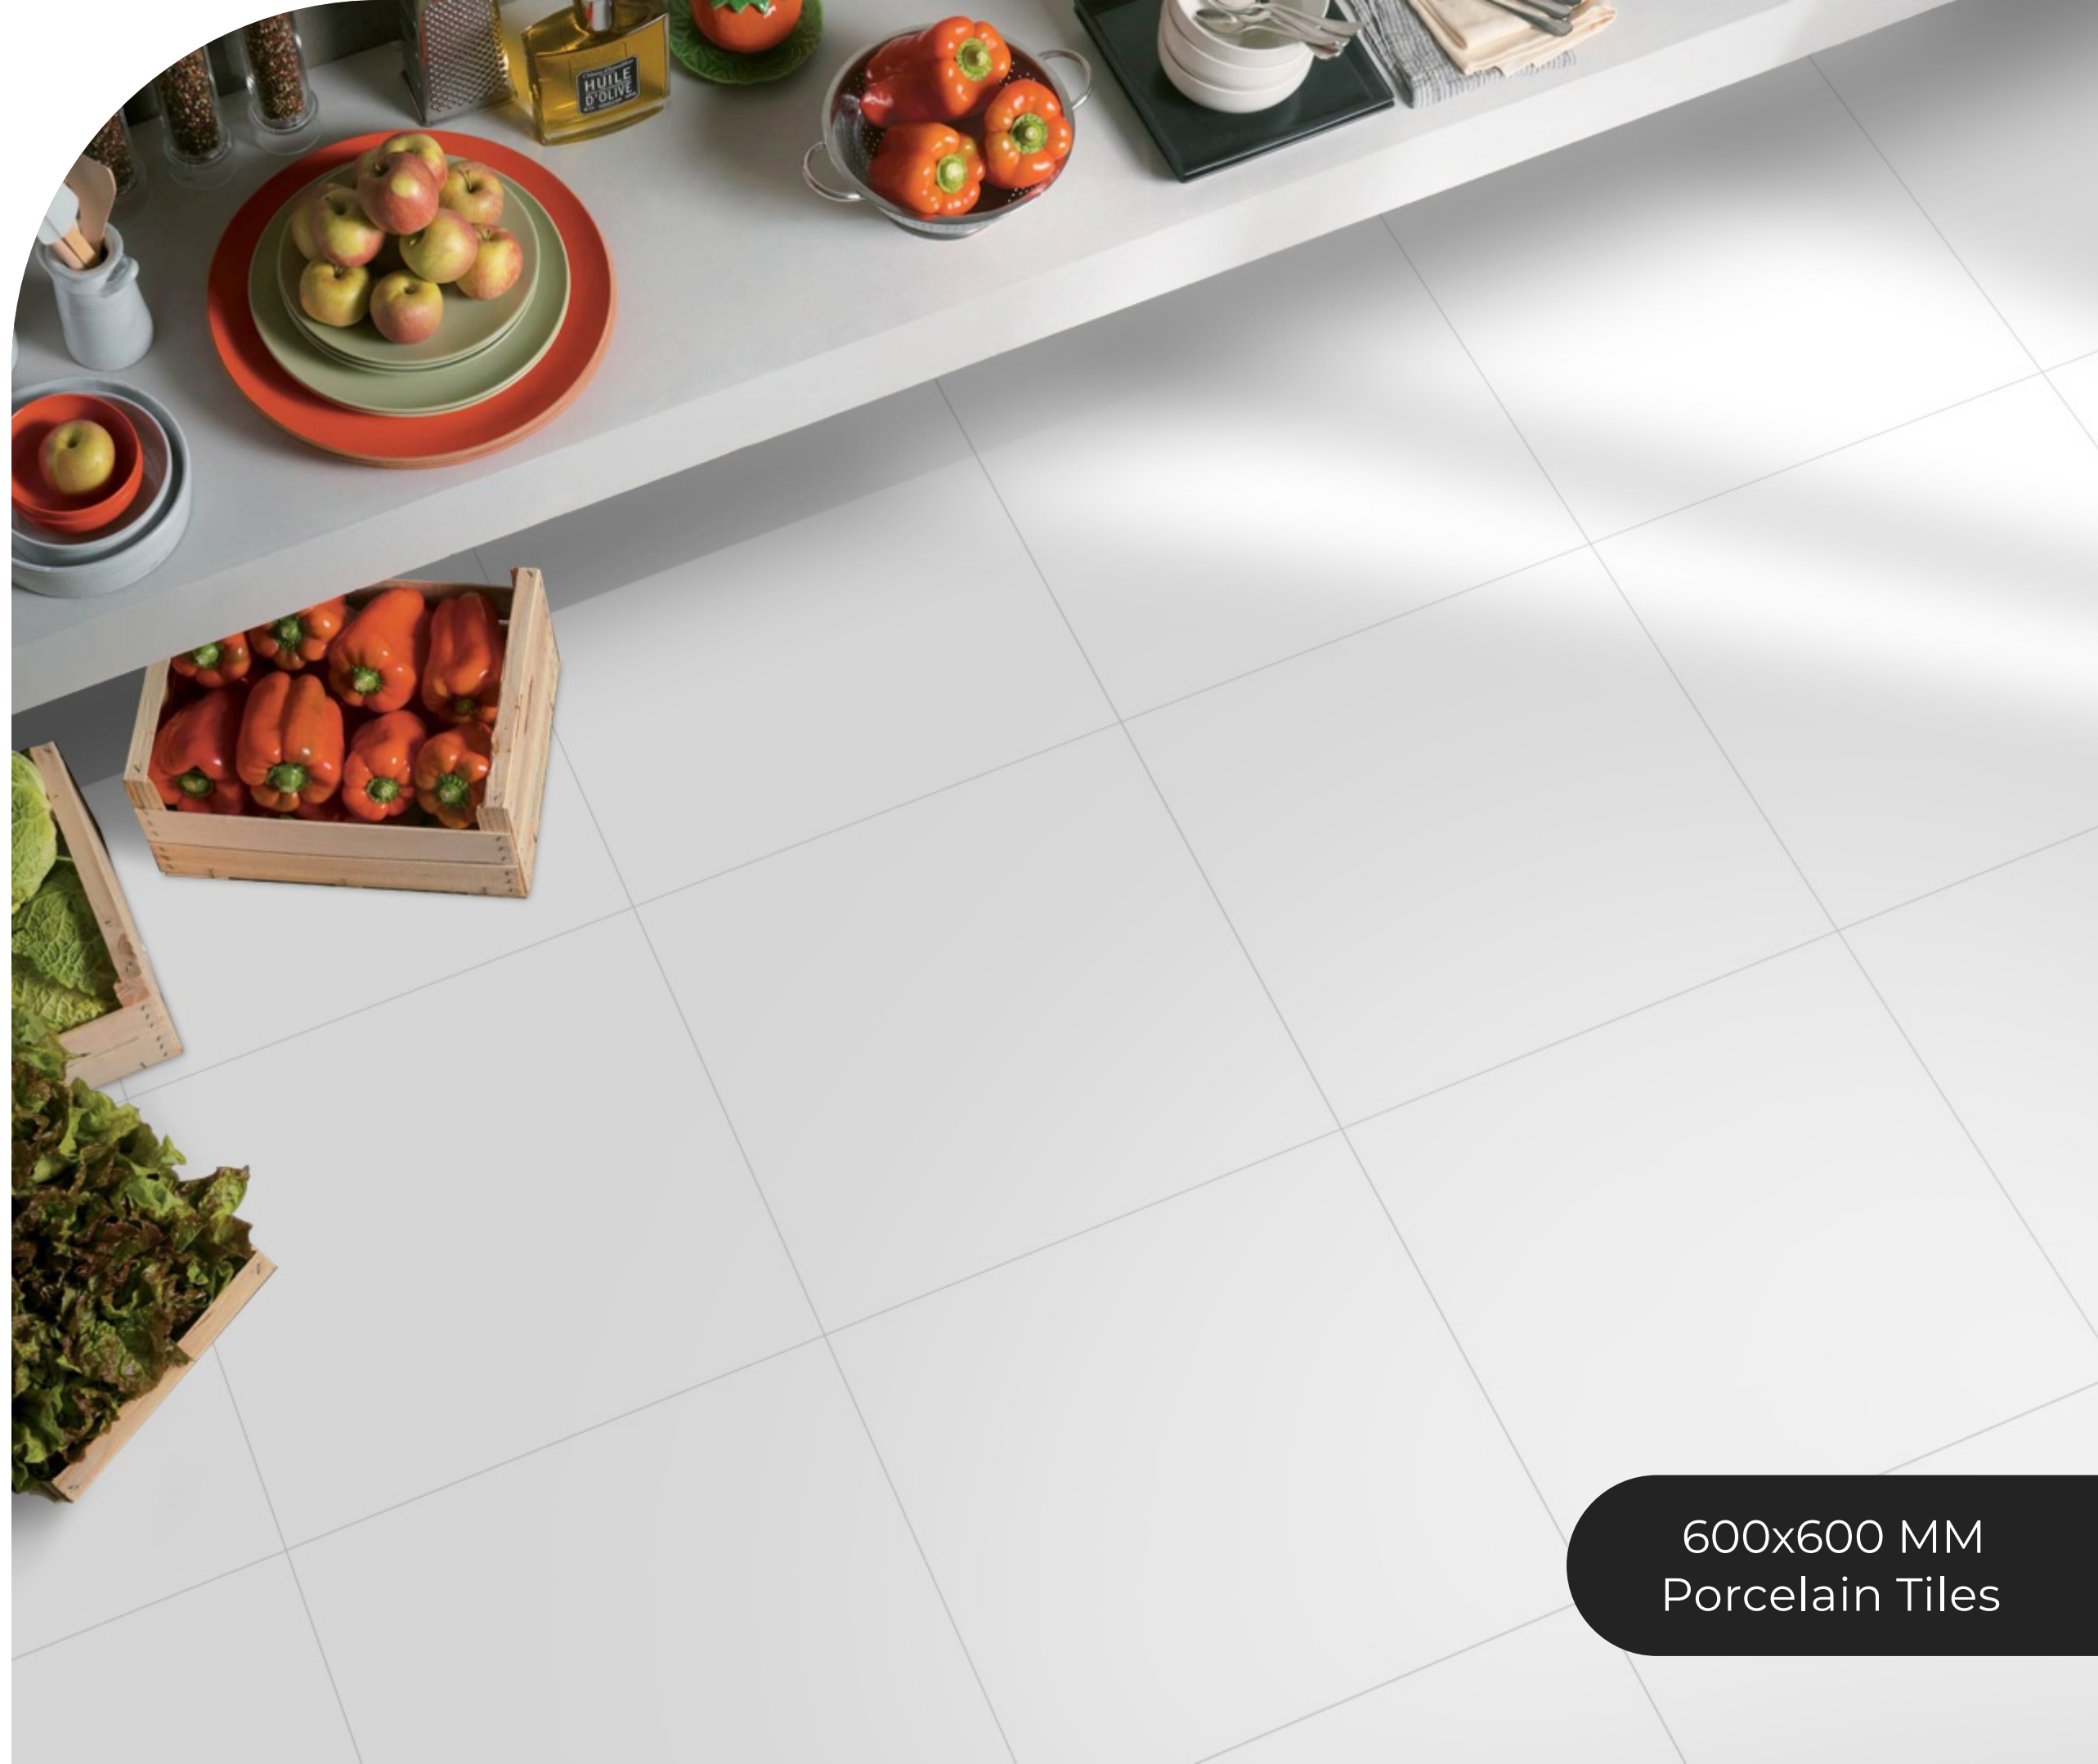

**600x600 MM
Porcelain Tiles**

600x600 MM
Porcelain Tiles

ClayArk
THE TILE MANUFACTURER

PM 60417

SURFACE MATT

PM 60418

SURFACE MATT

600x600 MM
Porcelain Tiles