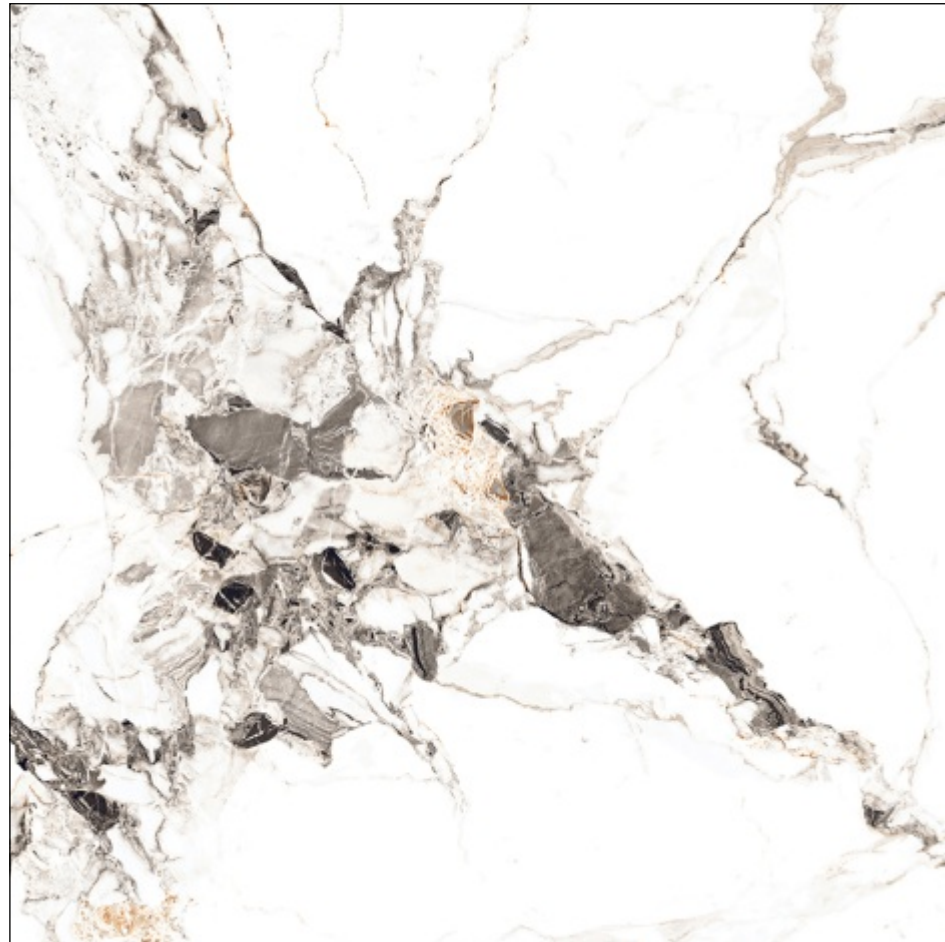

600x600 MM
Porcelain Tiles

ClayArk
THE TILE MANUFACTURER

PG 60317

SURFACE GLOSSY

PG 60318

SURFACE GLOSSY

**600x600 MM
Porcelain Tiles**

PG 60319