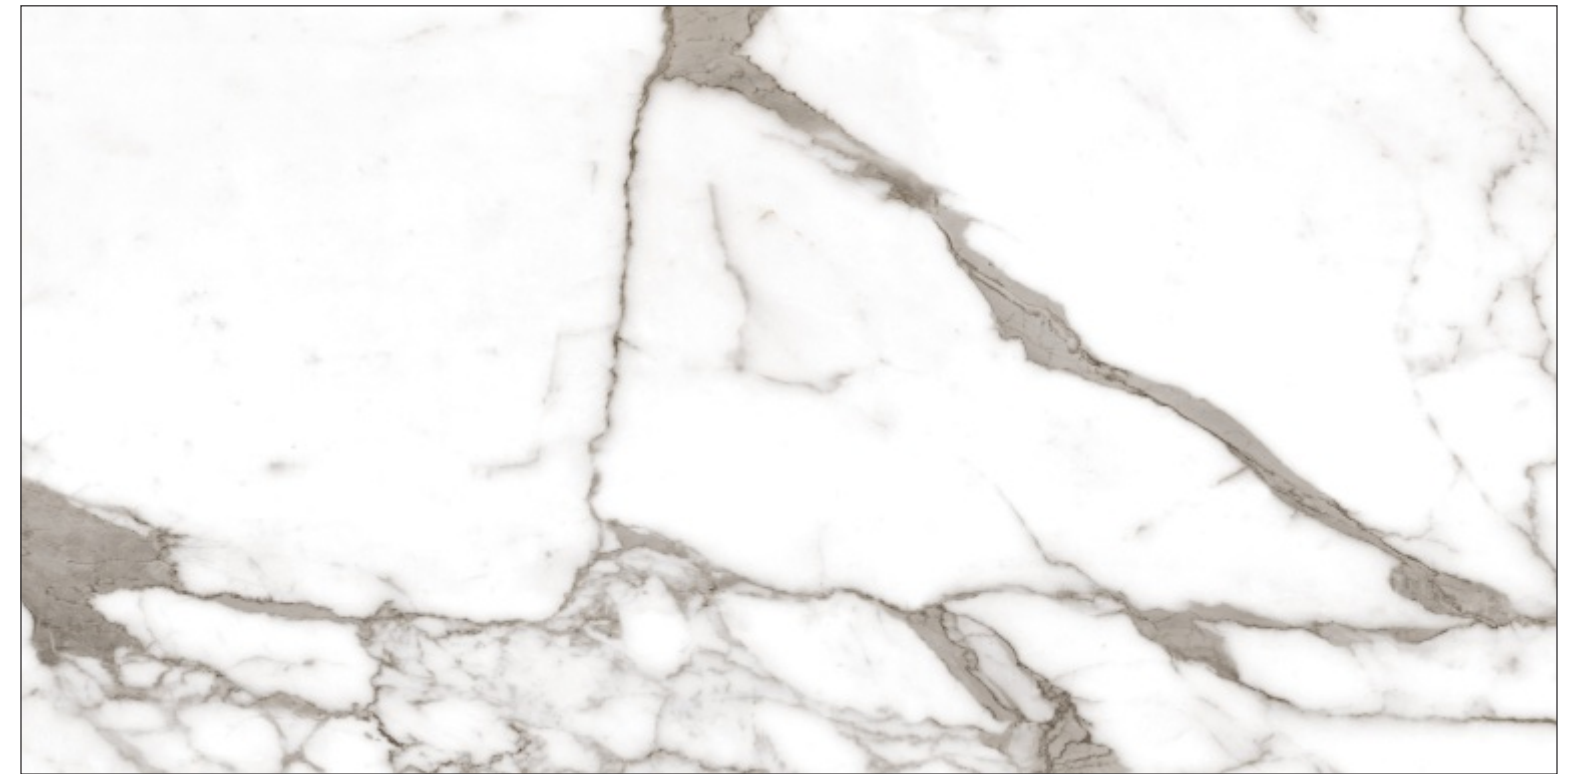

PG 120114

SURFACE GLOSSY

**600x1200 MM
Porcelain Tiles**

600x1200 MM
Porcelain Tiles

ClayArk
THE TILE MANUFACTURER

PG 120115

SURFACE GLOSSY

PG 120116