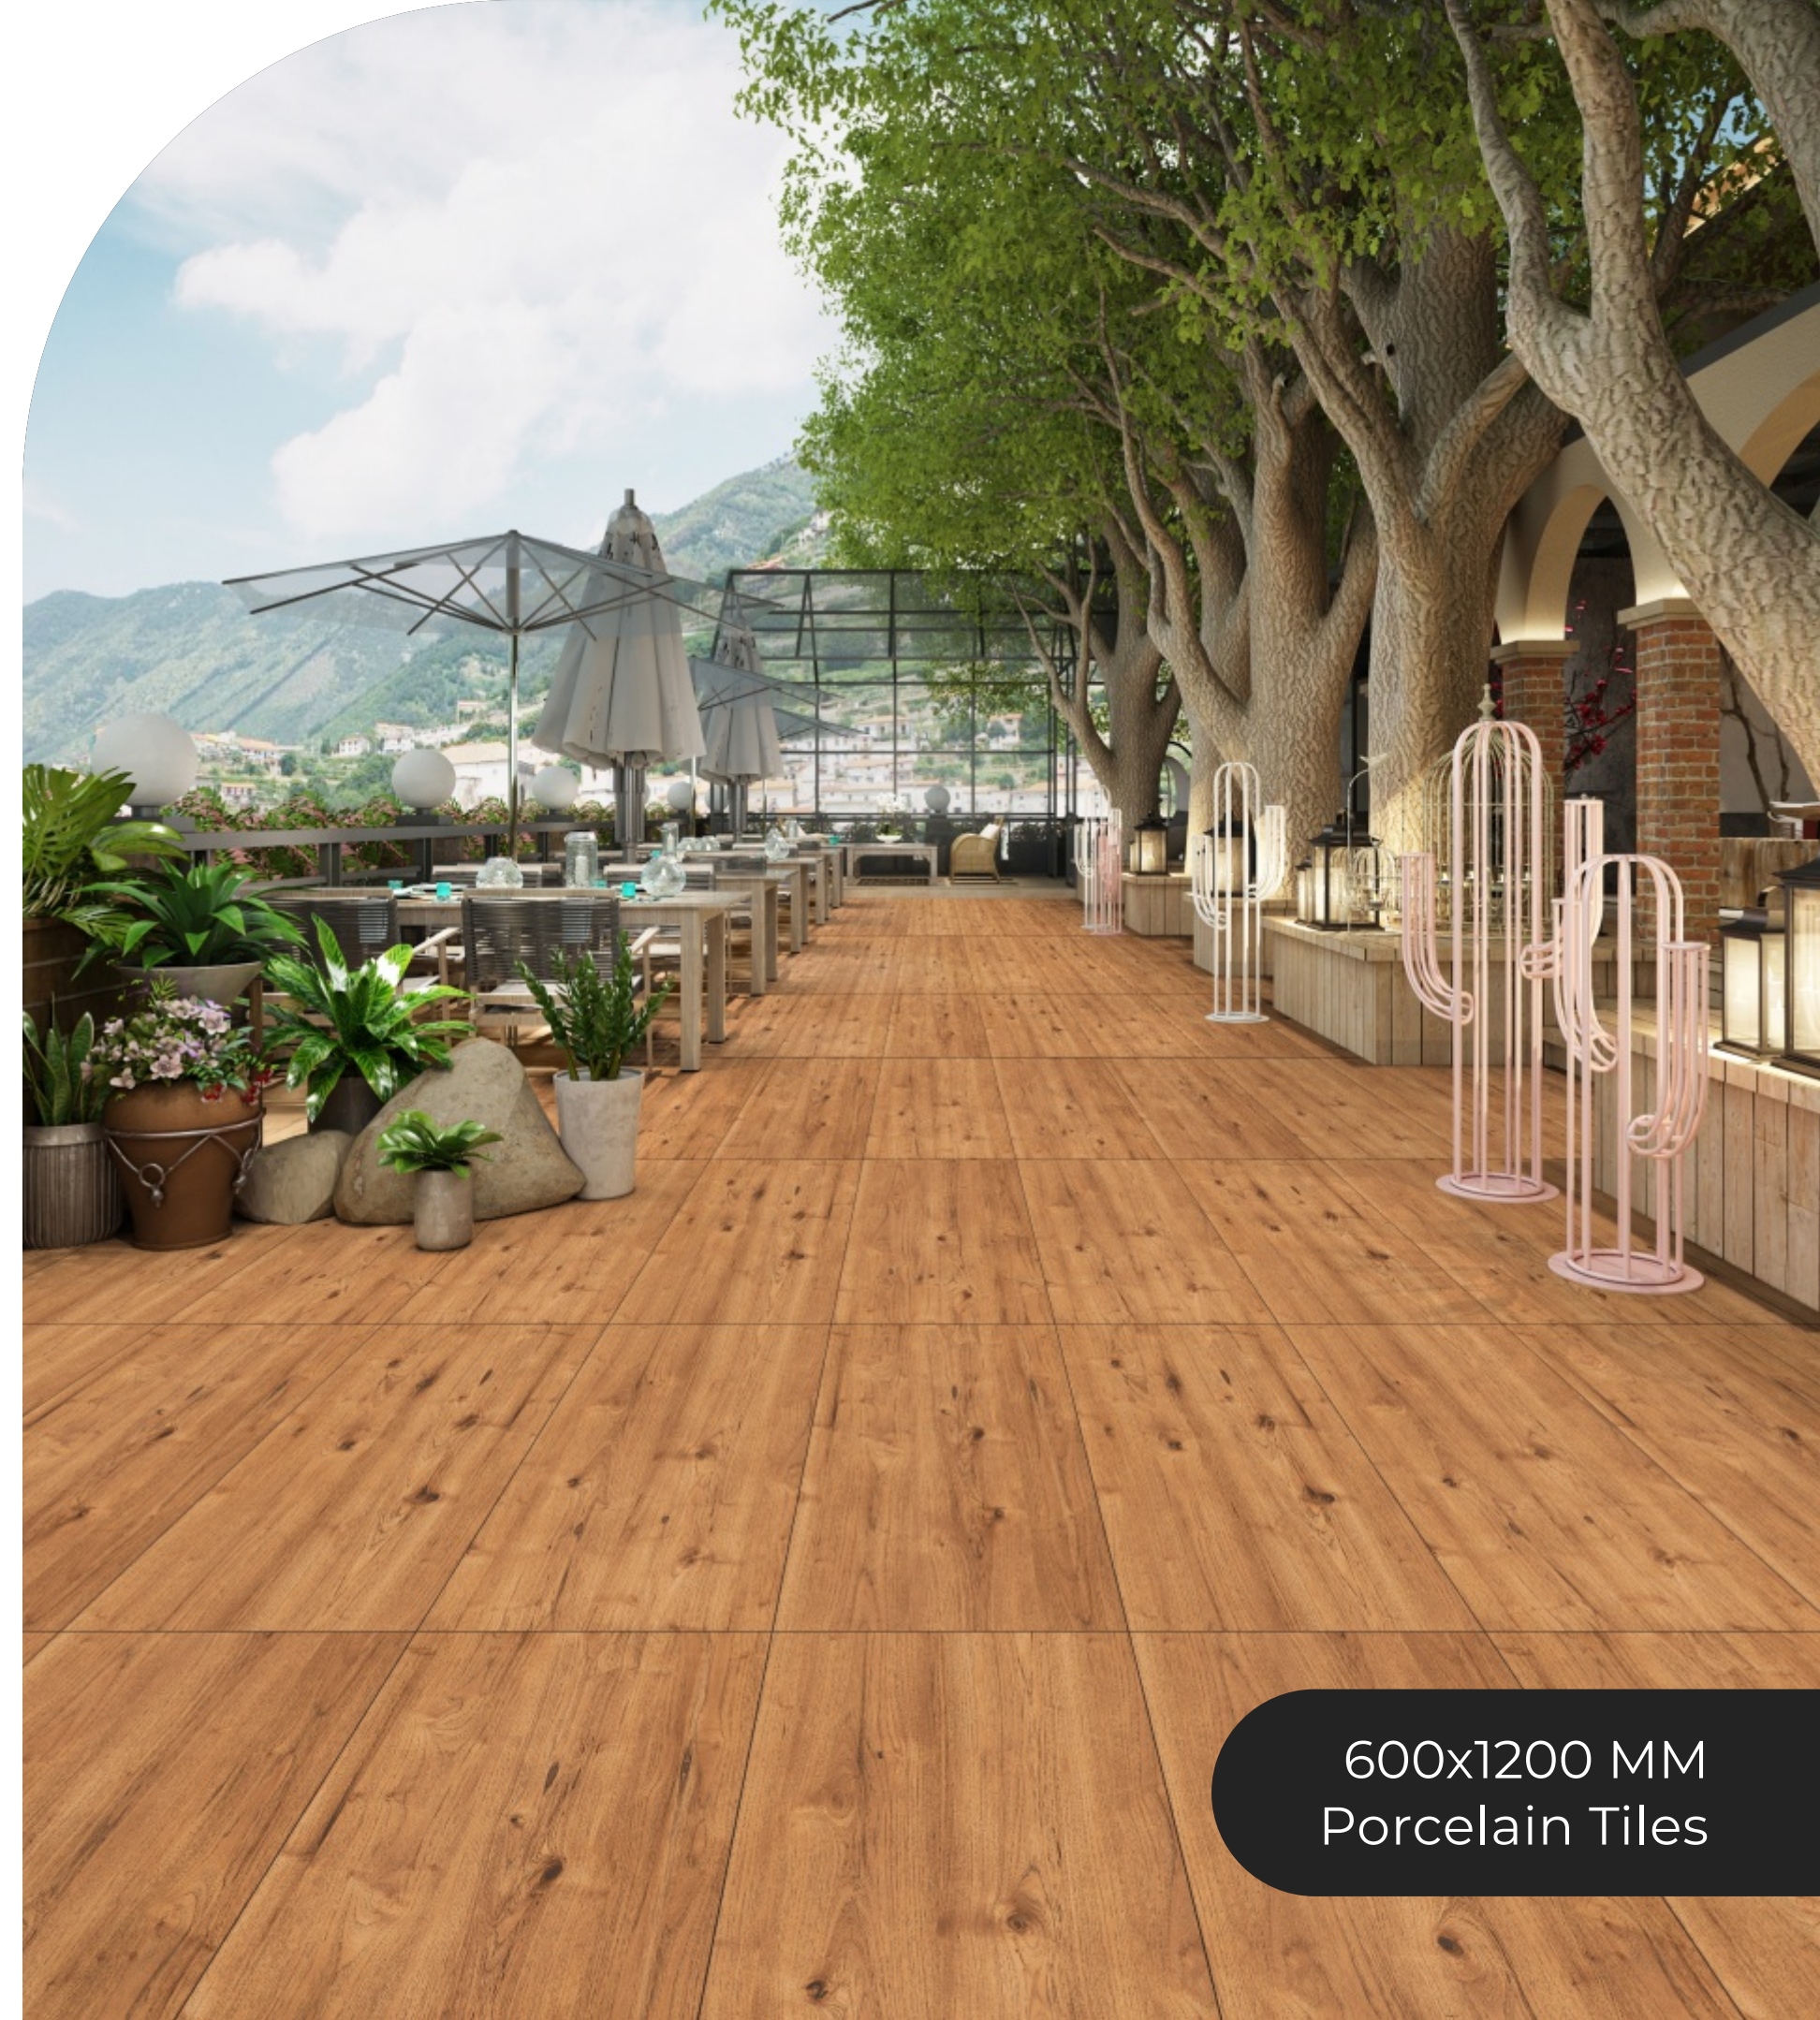

600x1200 MM
Porcelain Tiles

ClayArk
THE TILE MANUFACTURER

PM 120226

SURFACE MATT

PM 120227

SURFACE MATT

**600x1200 MM
Porcelain Tiles**

600x1200 MM
Porcelain Tiles