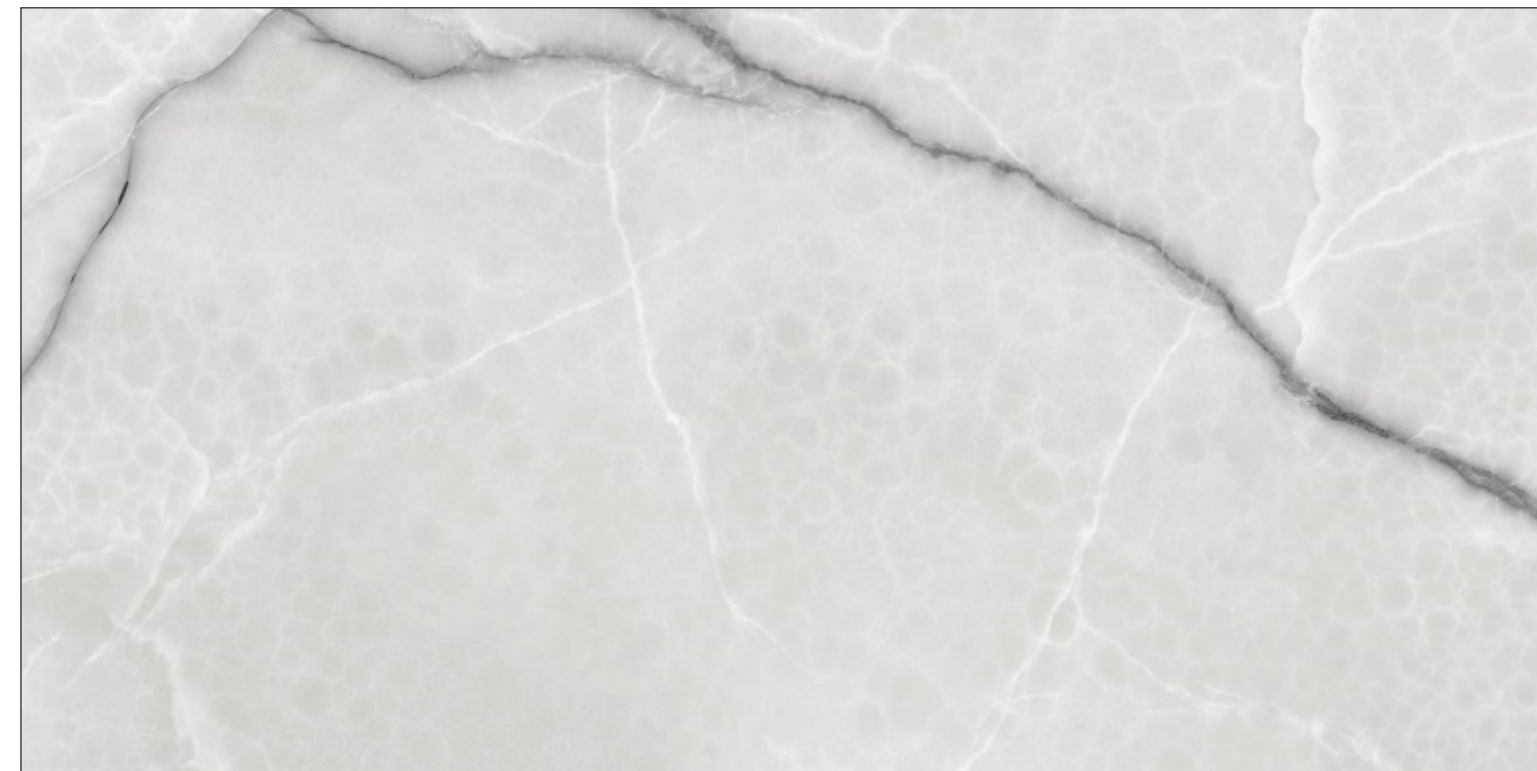

ClayArk
THE TILE MANUFACTURER

PG 120155

SURFACE GLOSSY

PG 120156

SURFACE GLOSSY

**600x1200 MM
Porcelain Tiles**

600x1200 MM
Porcelain Tiles

ClayArk
THE TILE MANUFACTURER