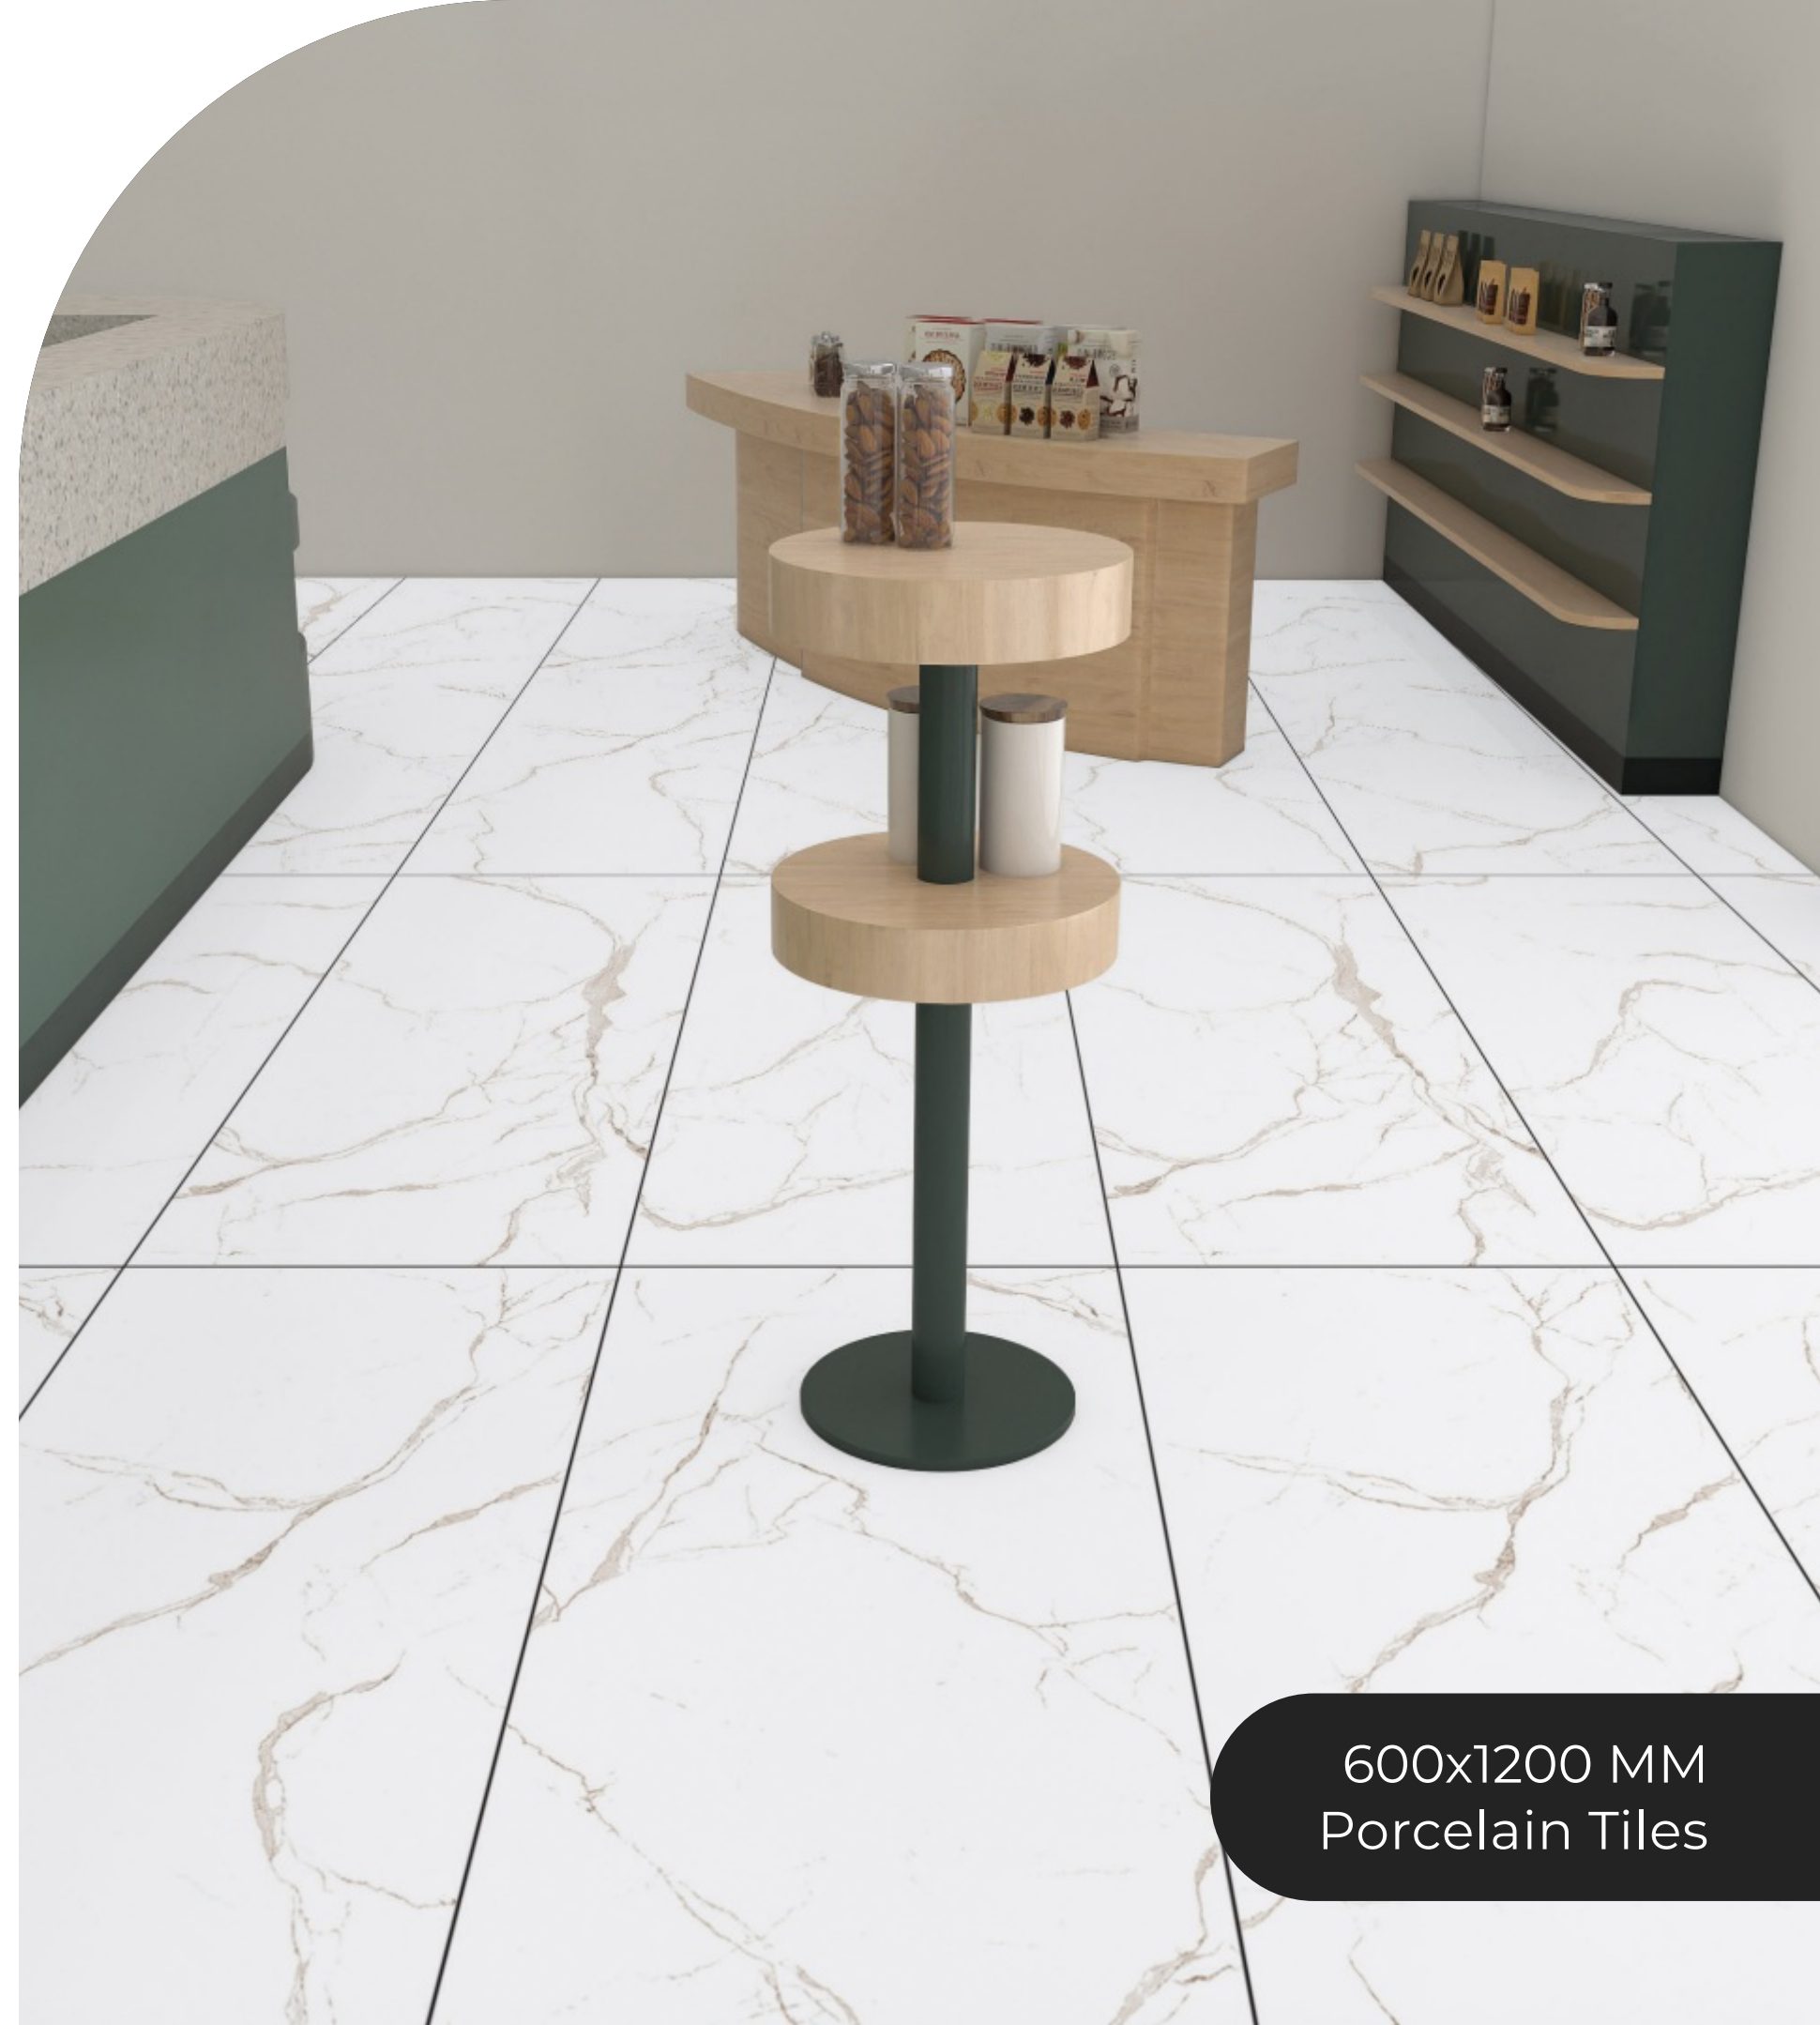

ClayArk
THE TILE MANUFACTURER

PM 120228

SURFACE MATT

PM 120229

SURFACE MATT

**600x1200 MM
Porcelain Tiles**

600x1200 MM
Porcelain Tiles

ClayArk
THE TILE MANUFACTURER