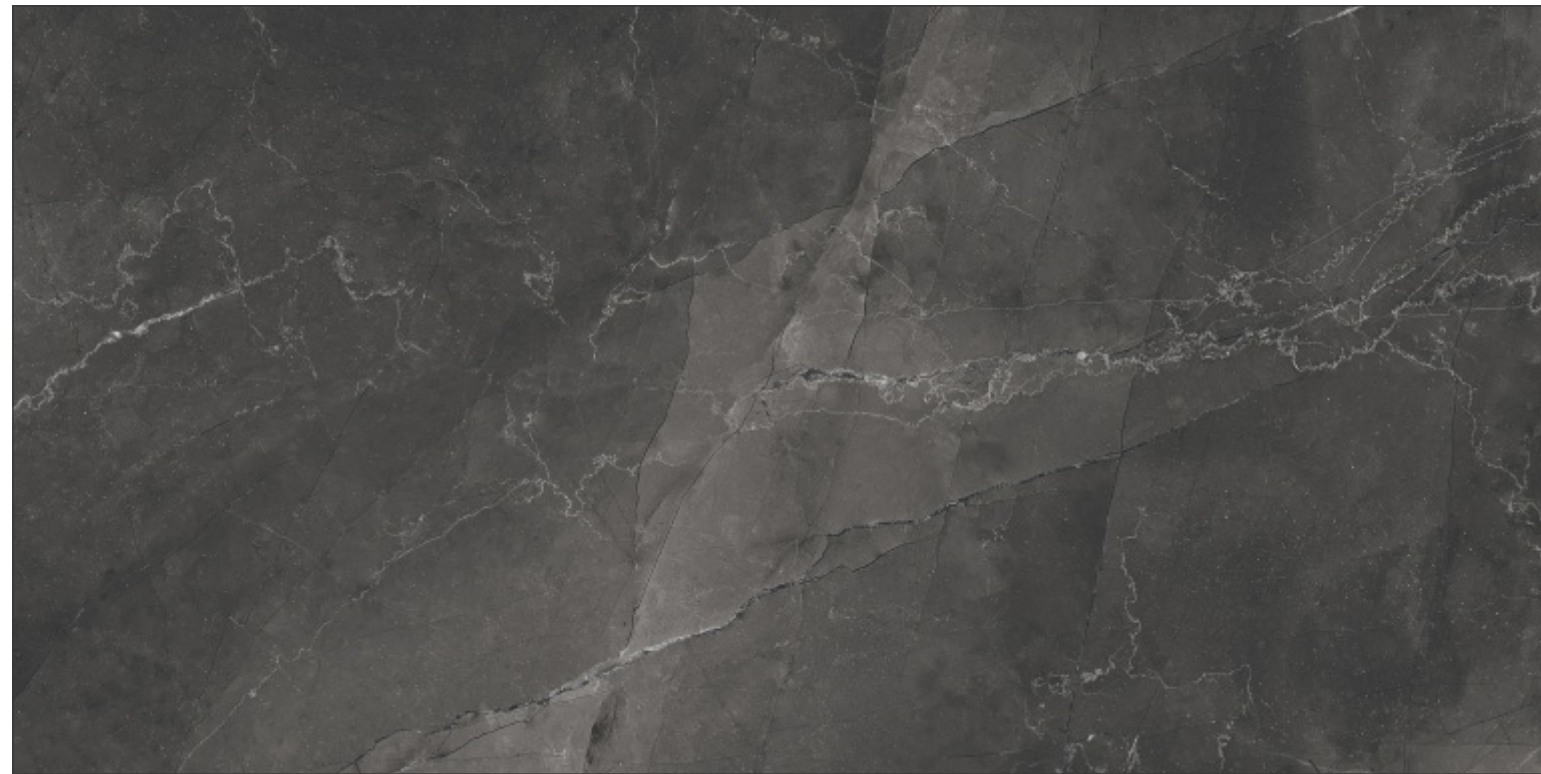

PM 120235

SURFACE MATT