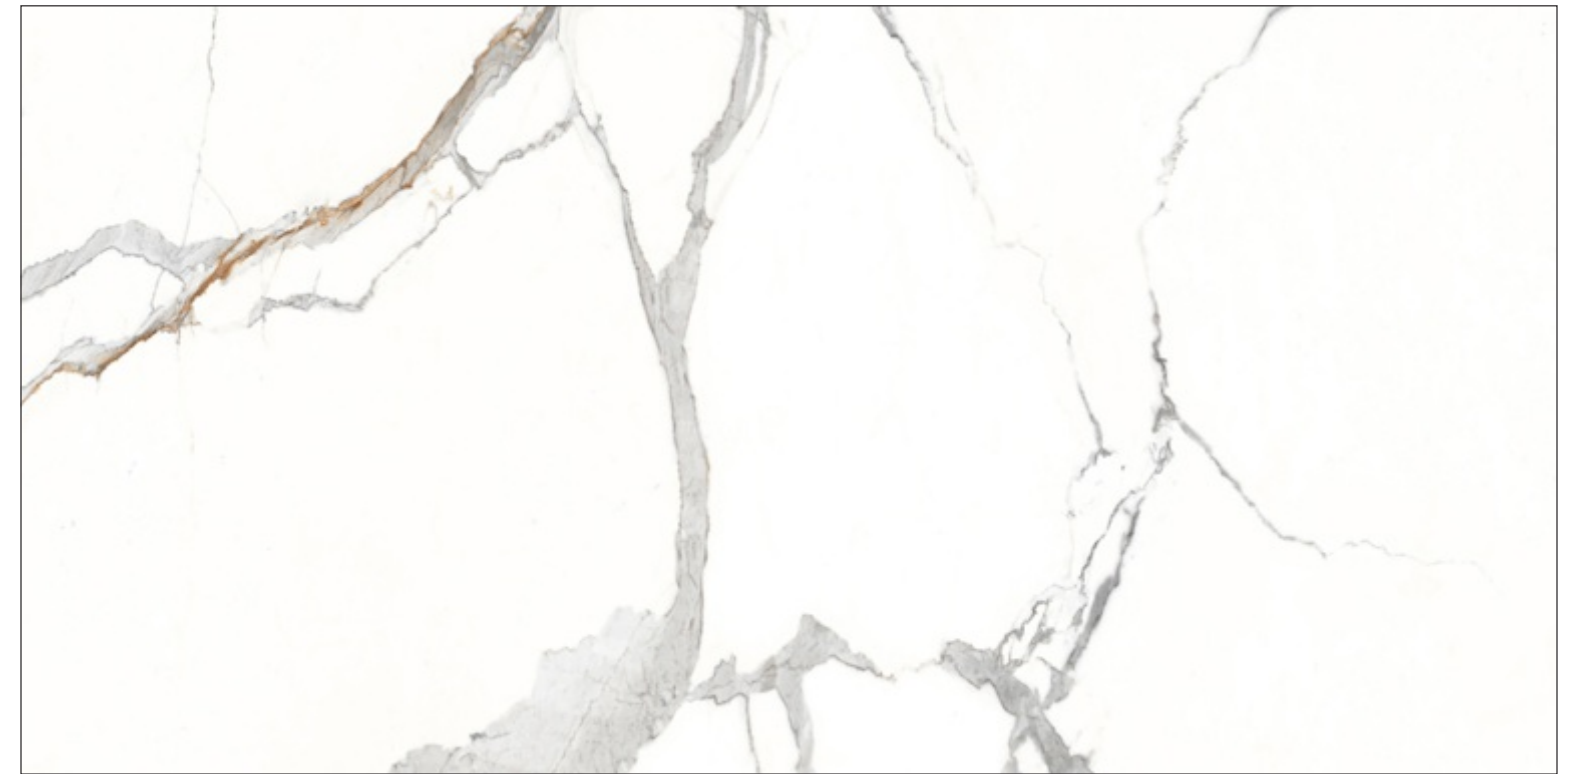

SURFACE GLOSSY

**600x1200 MM
Porcelain Tiles**

600x1200 MM
Porcelain Tiles

ClayArk
THE TILE MANUFACTURER

PG 120133

SURFACE GLOSSY

PG 120134

SURFACE GLOSSY